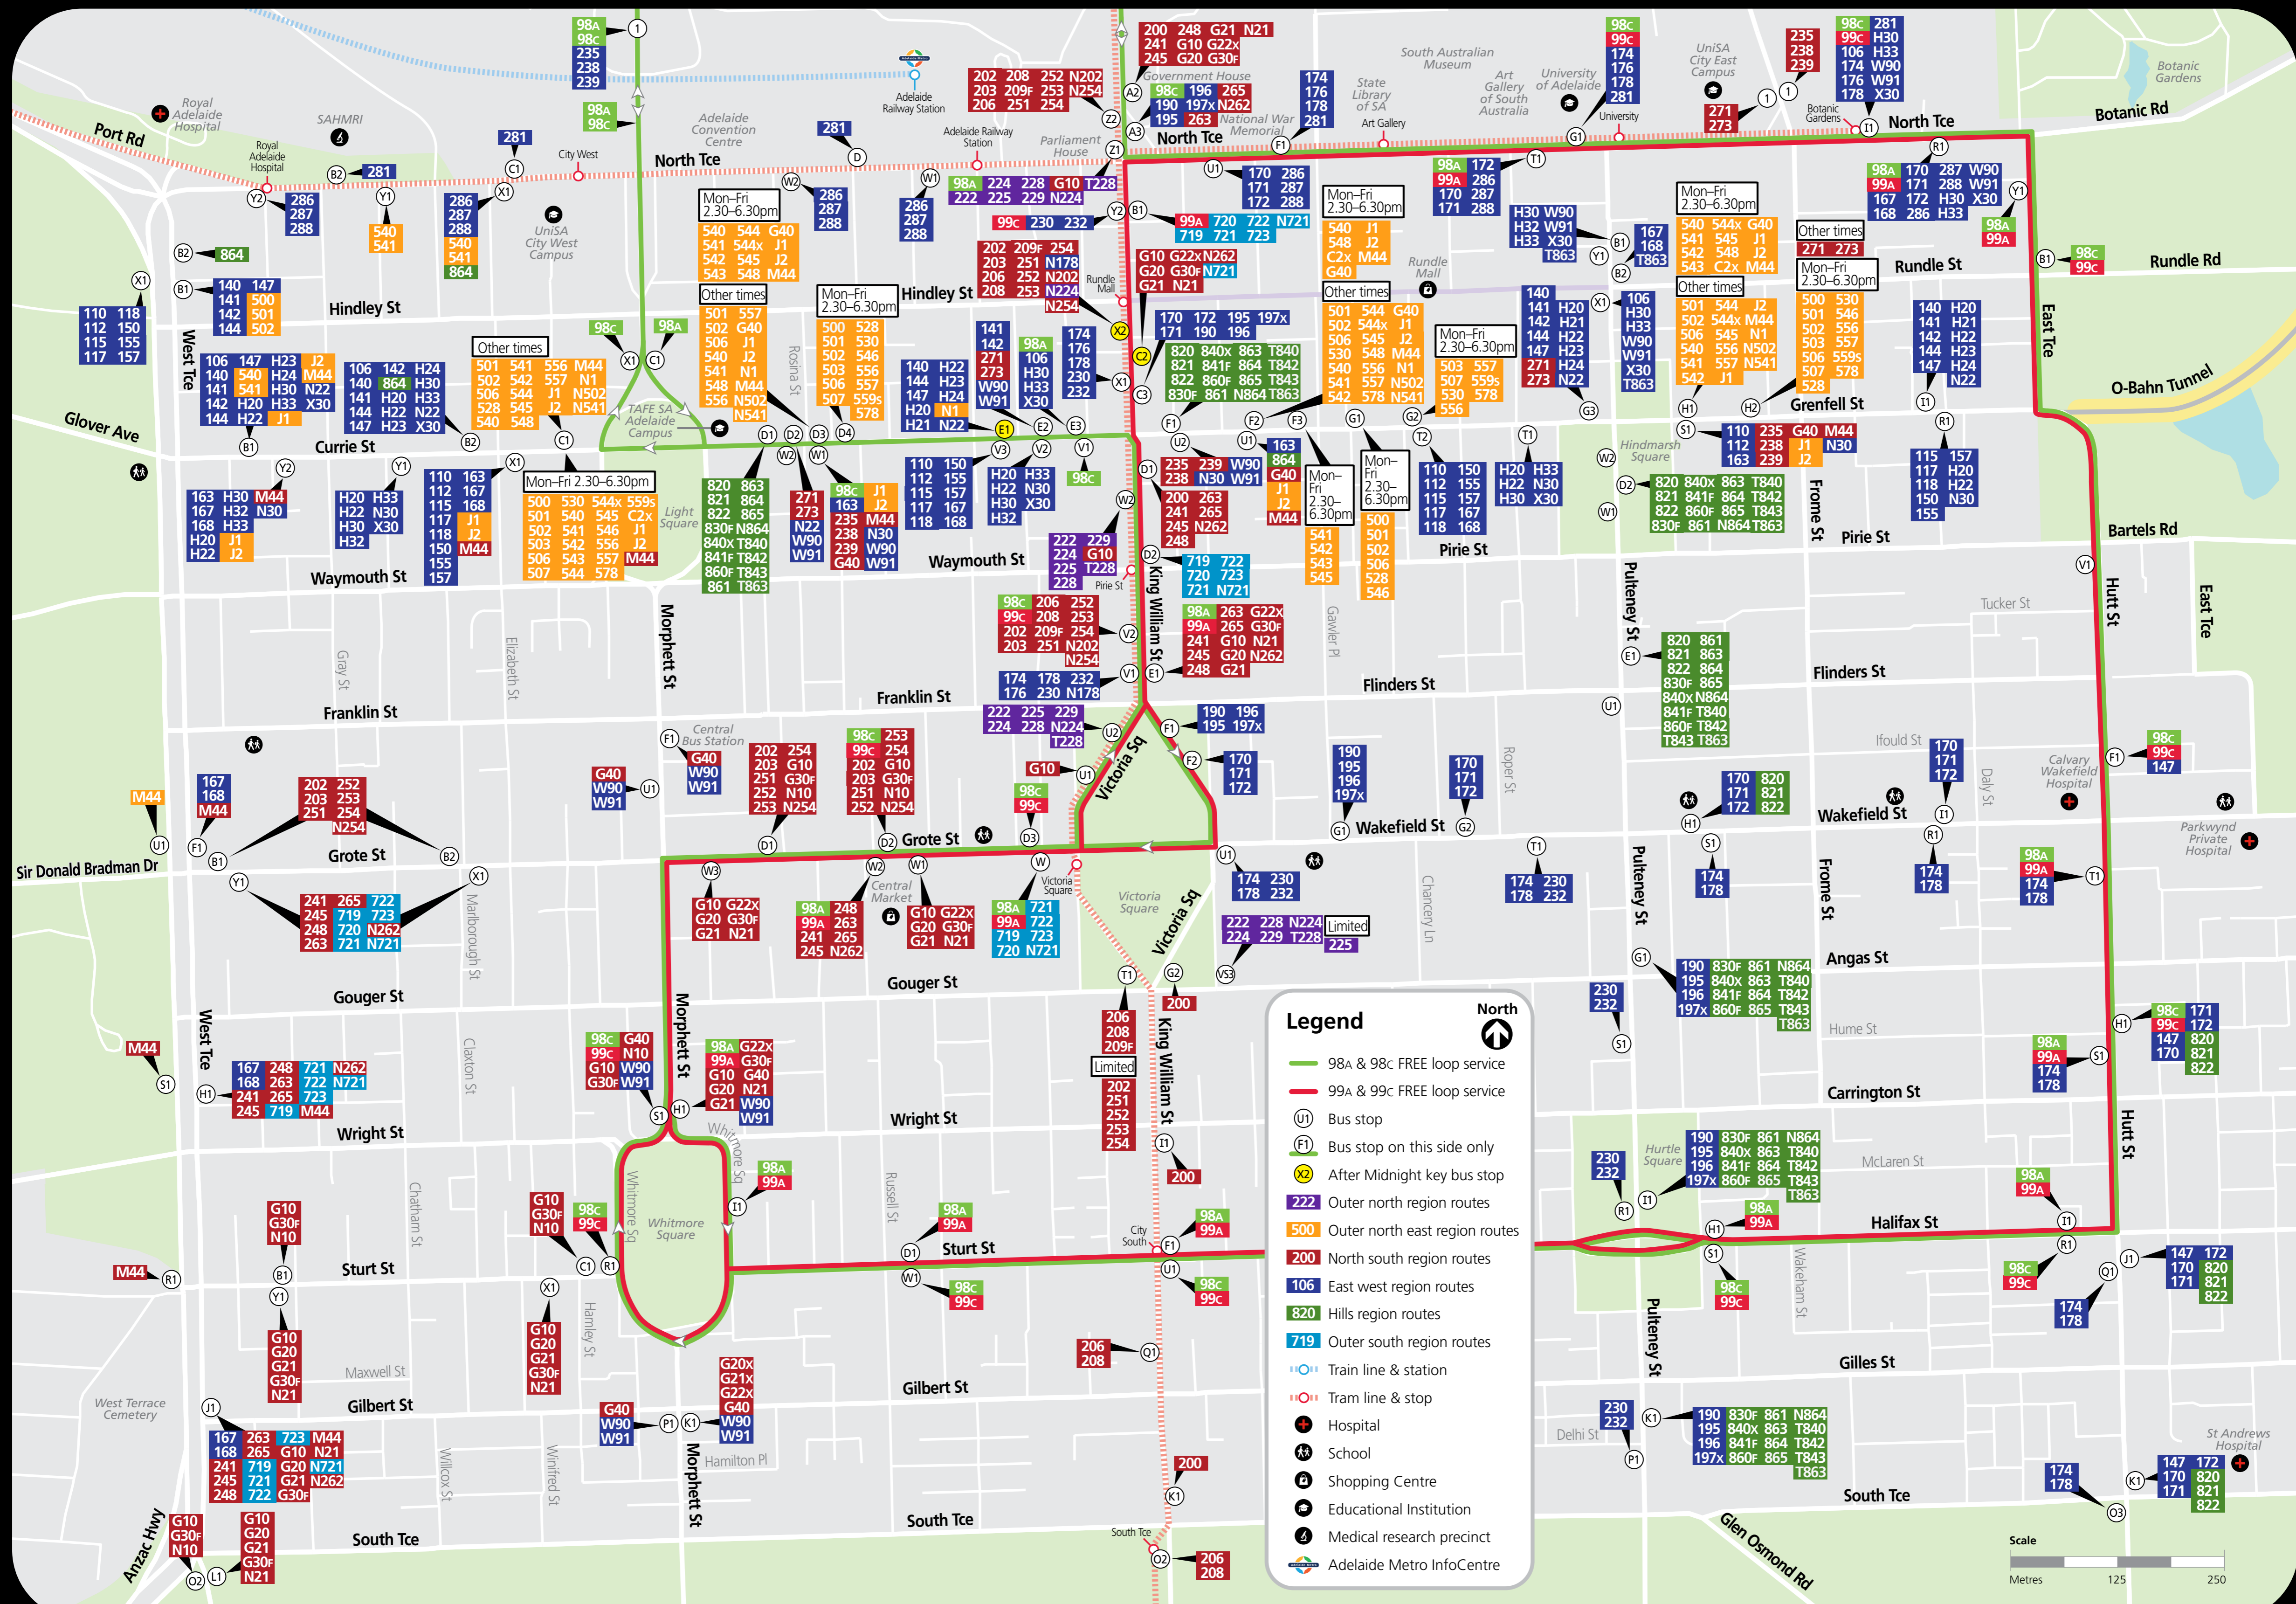

Adelaide network map

24 July 2023

City map

24 July 2023

1300 311 108

@AdelaideMetroSA