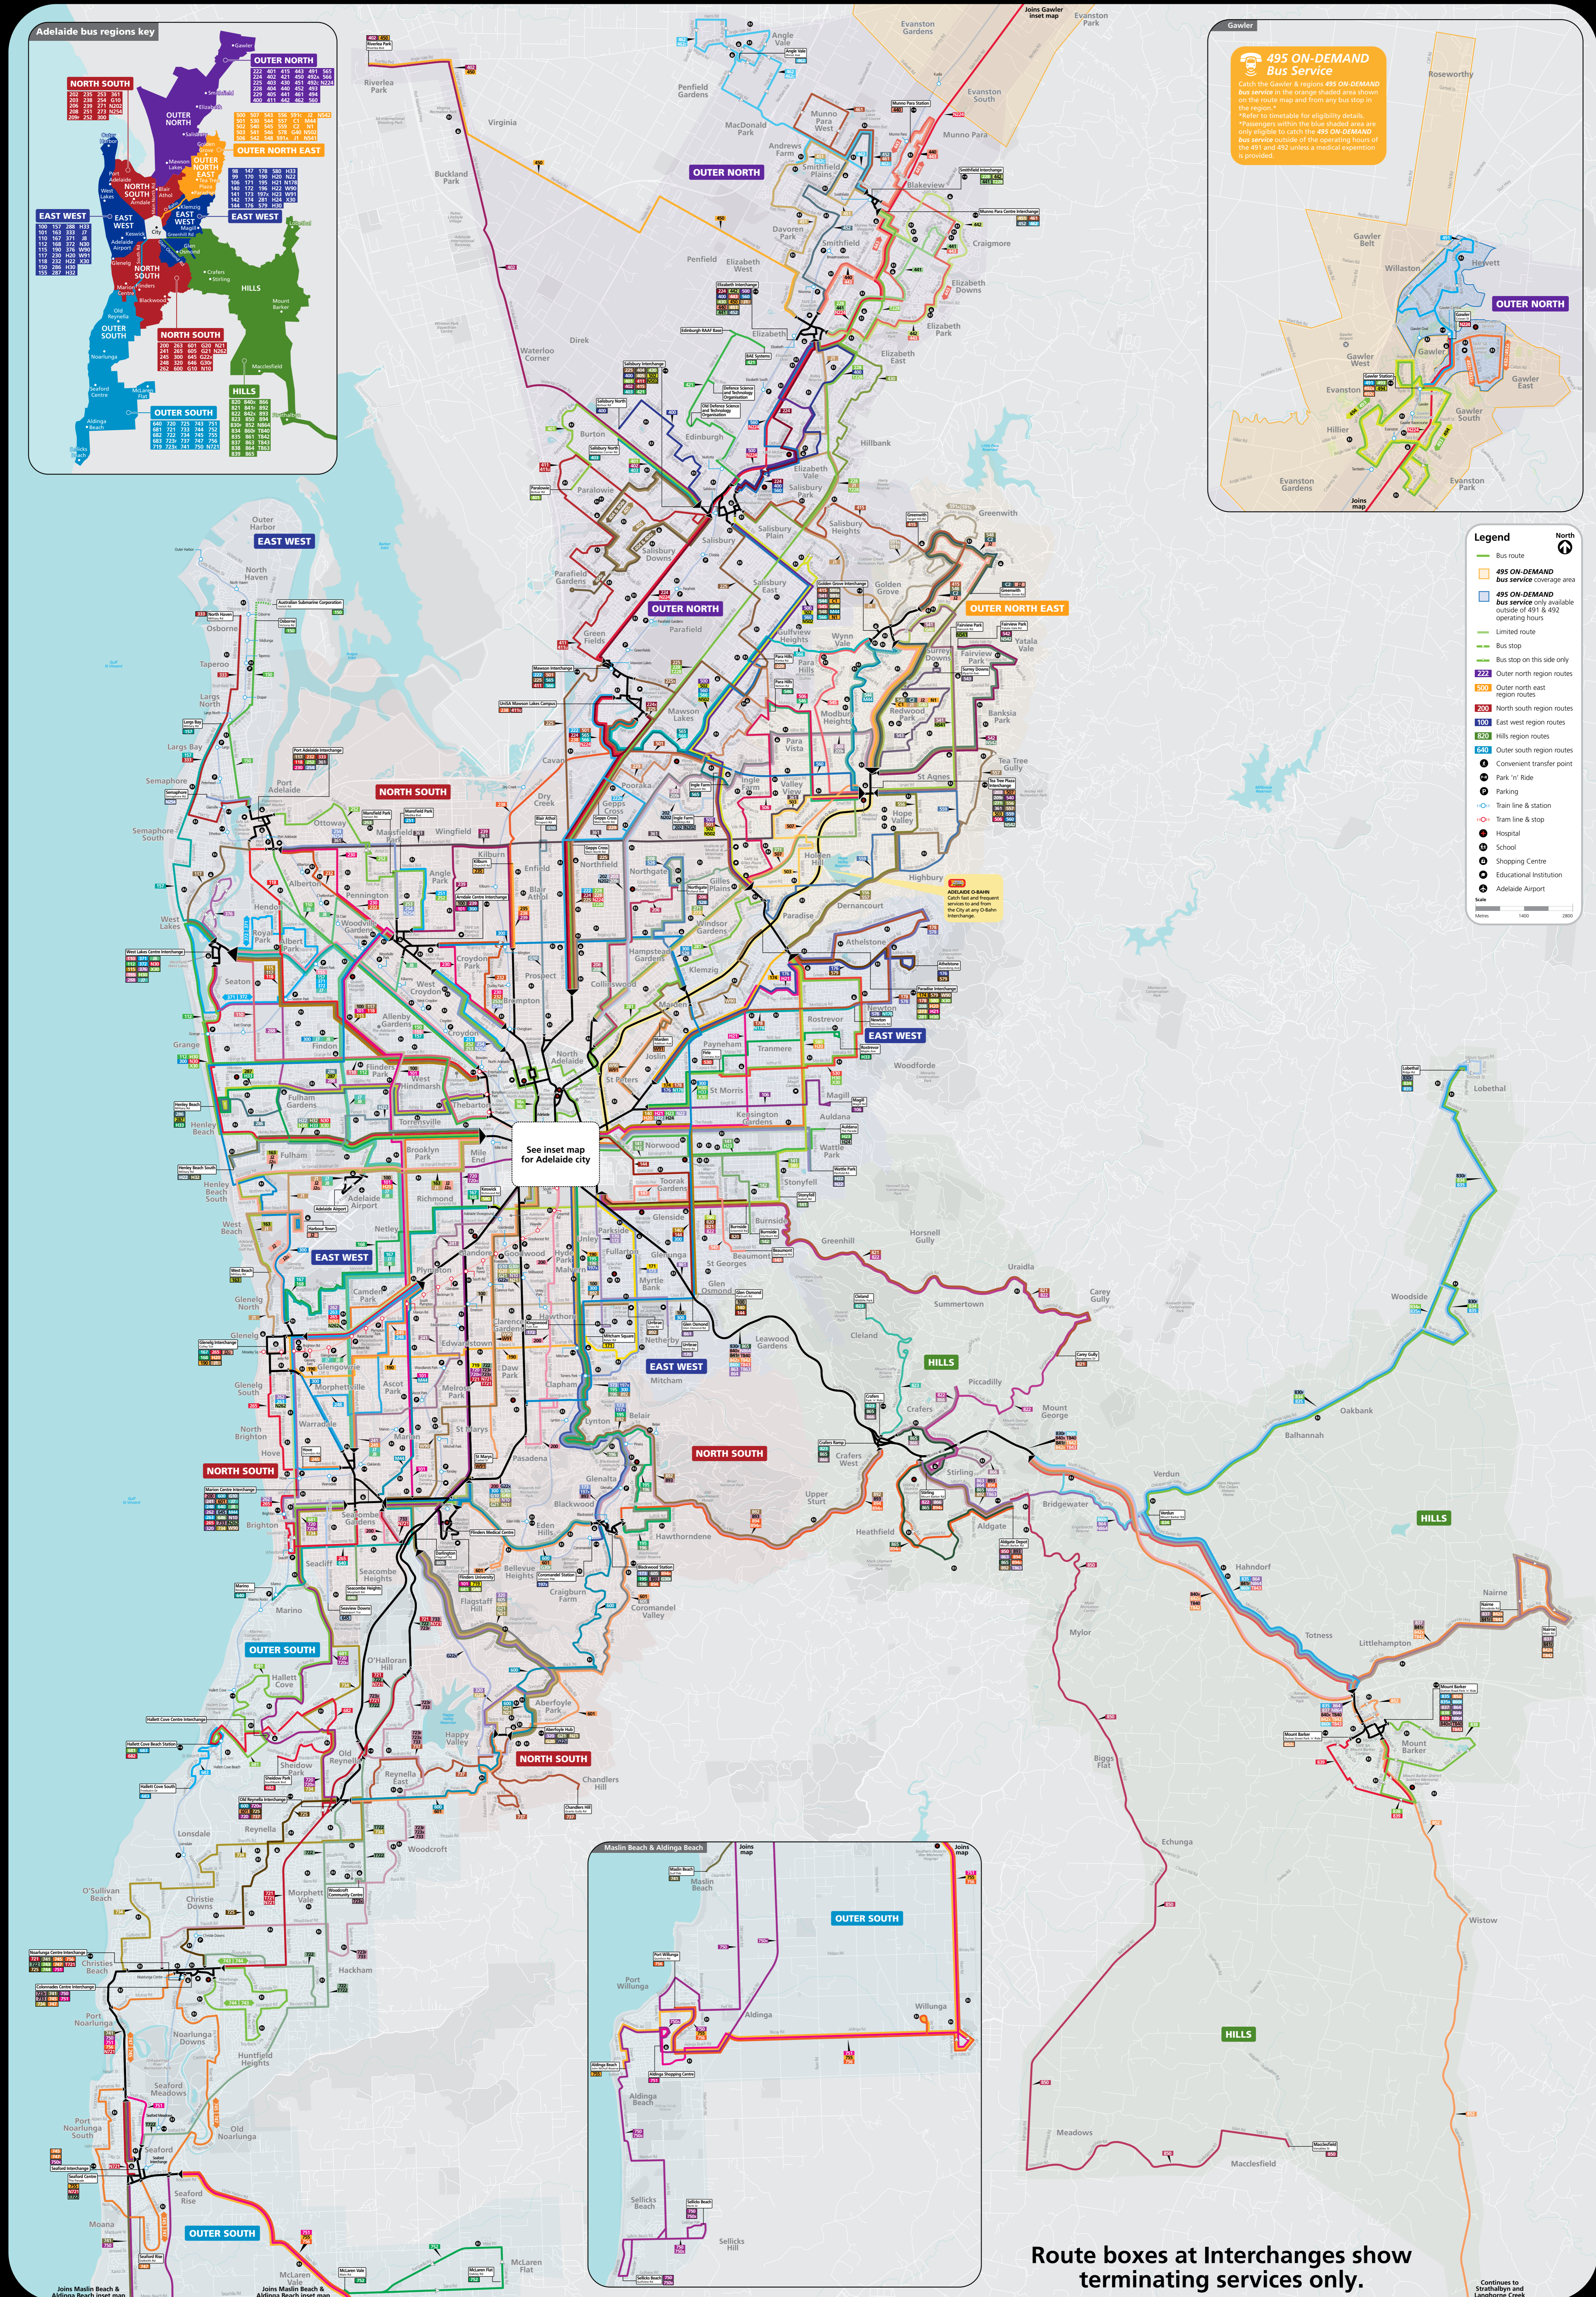

Adelaide network map

24 July 2023

City map

24 July 2023

1300 311 108

@AdelaideMetroSA