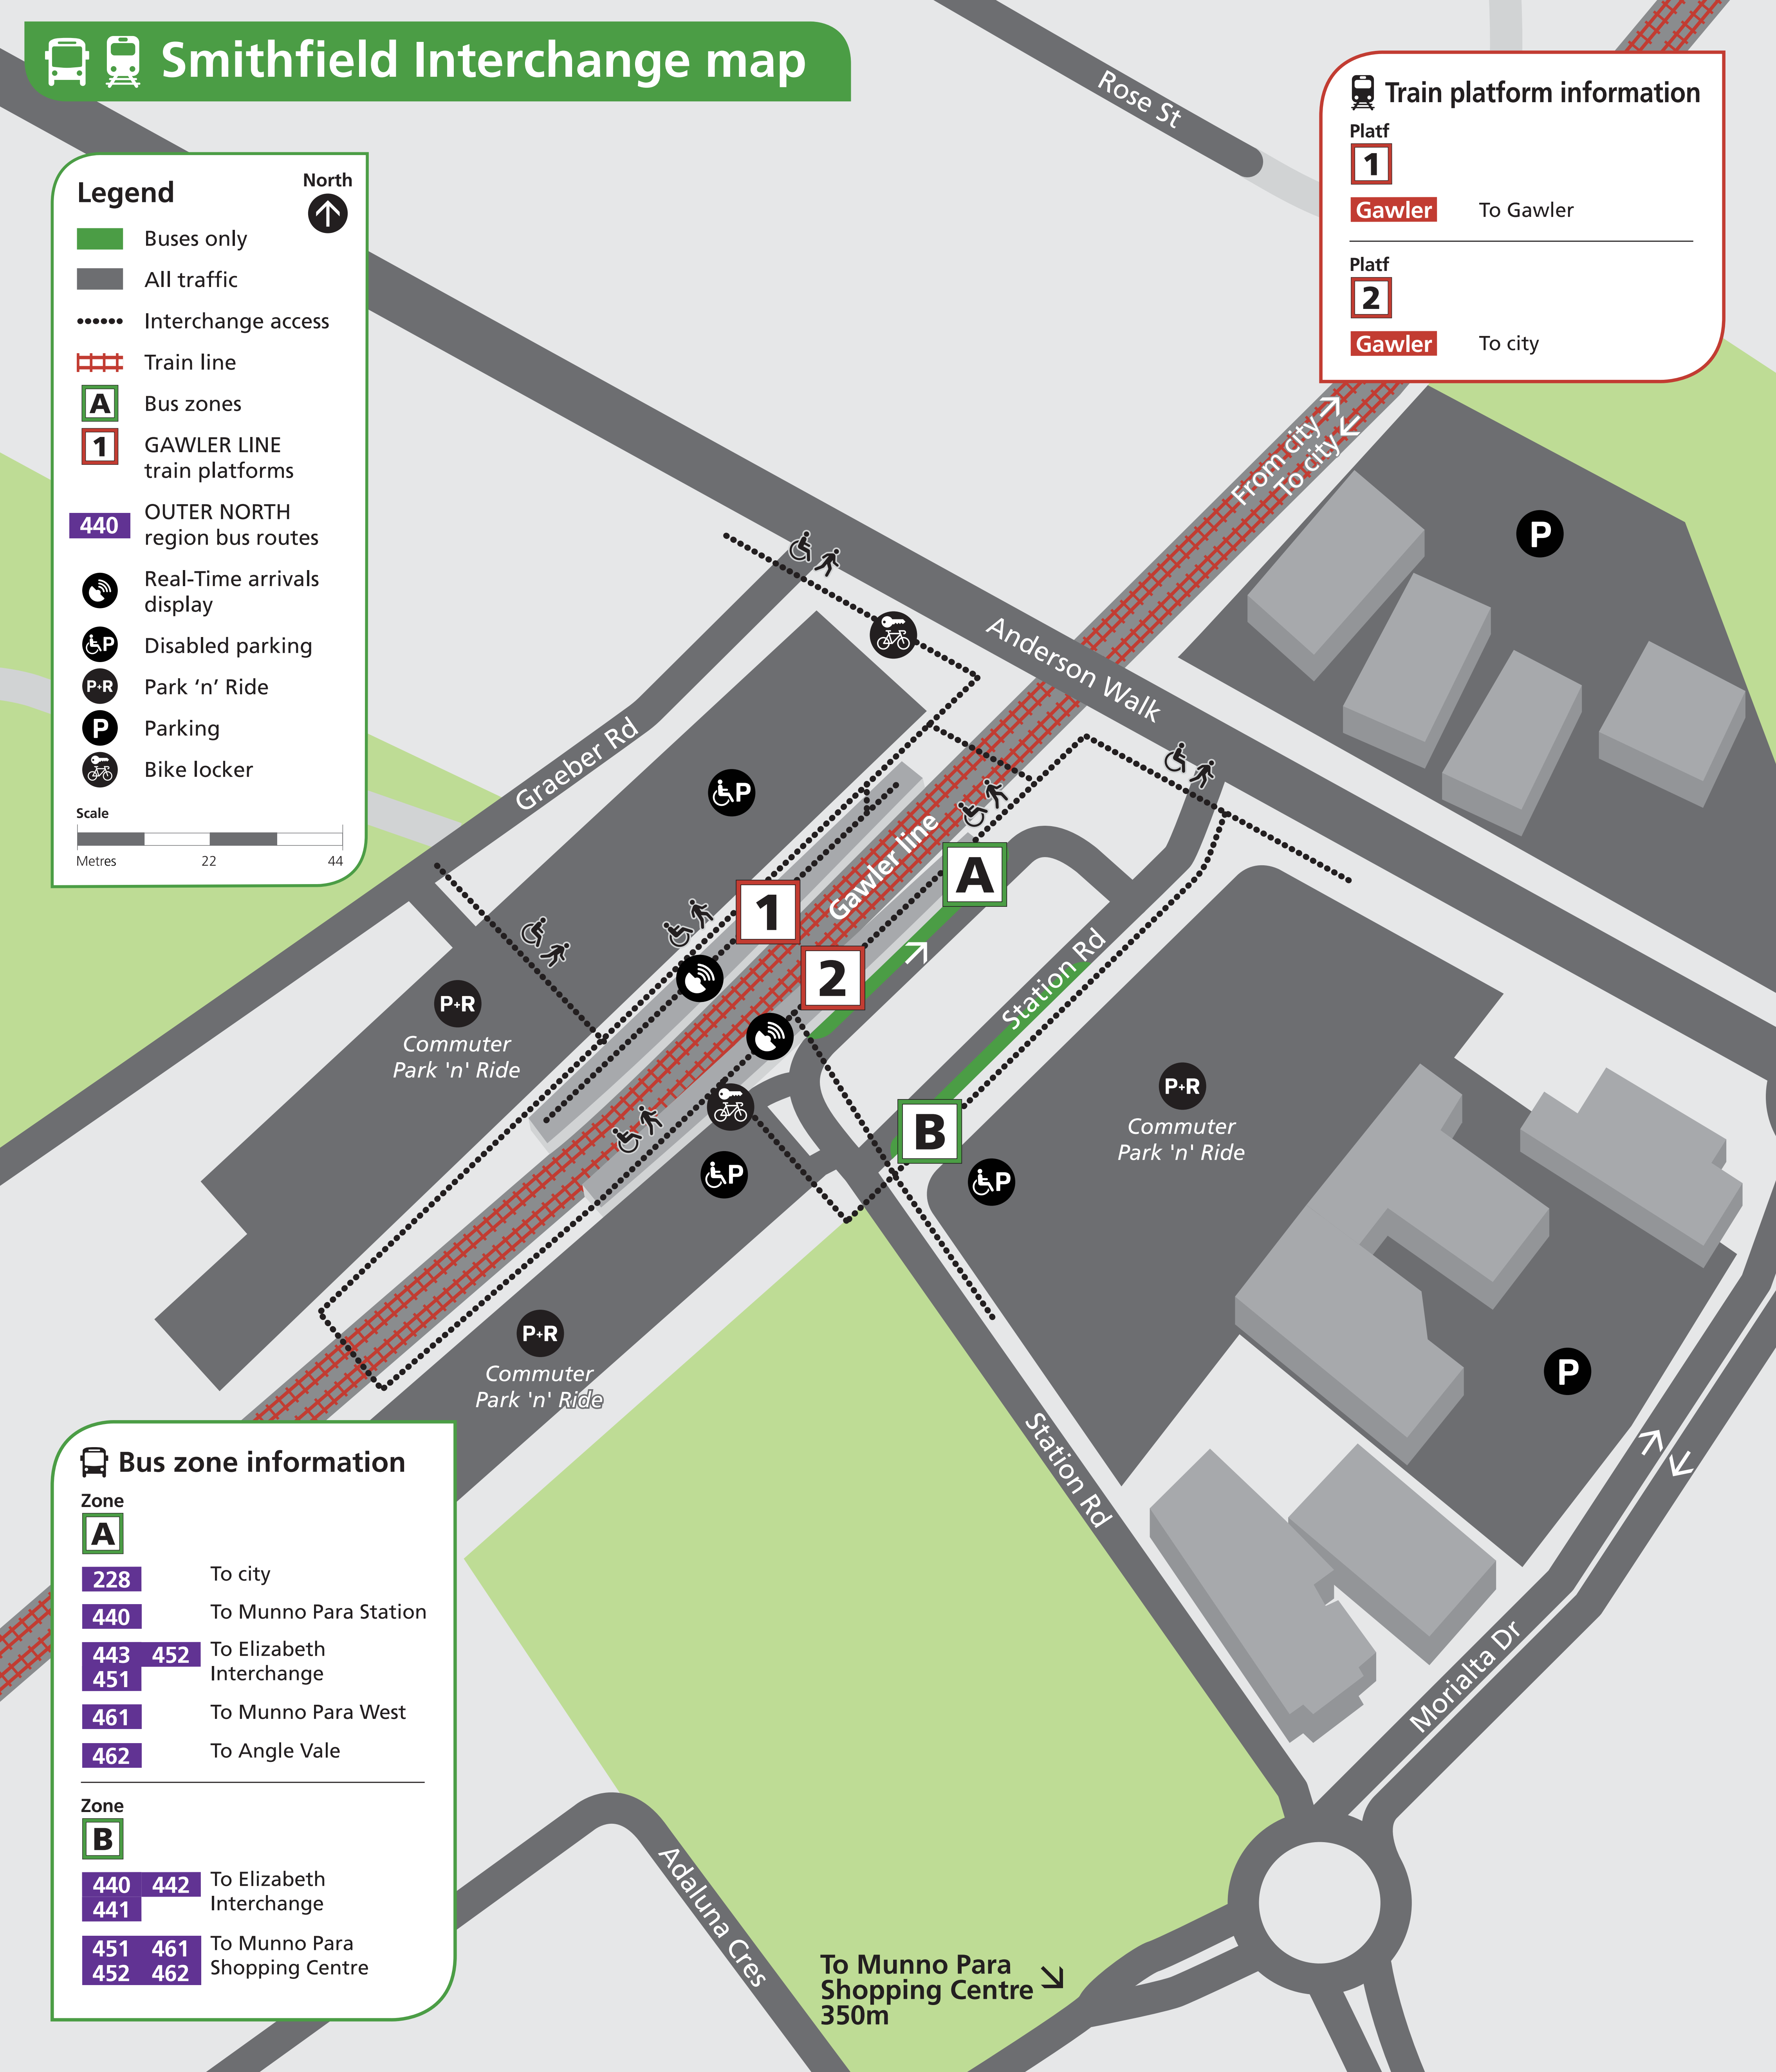

# Smithfield Interchange map

## Legend

- Buses only
- All traffic
- Interchange access
- Train line
- A Bus zones
- 1 GAWLER LINE train platforms
- 440 OUTER NORTH region bus routes
- Real-Time arrivals display
- Disabled parking
- Park 'n' Ride
- Parking
- Bike locker

## Train platform information

- Platt **1**  
Gawler To Gawler
- 
- Platt **2**  
Gawler To city

## Bus zone information

- Zone **A**
- 228 To city
  - 440 To Munno Para Station
  - 443 452 To Elizabeth Interchange
  - 451
  - 461 To Munno Para West
  - 462 To Angle Vale

- Zone **B**
- 440 442 To Elizabeth Interchange
  - 441
  - 451 461 To Munno Para Shopping Centre
  - 452 462