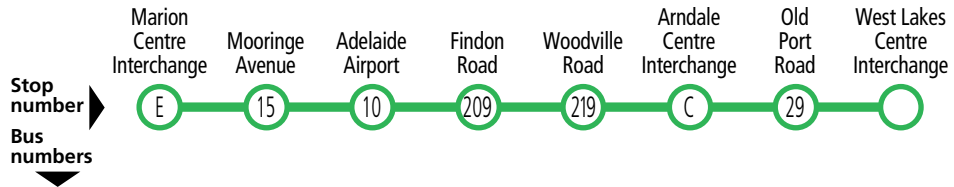

J7, J8 Marion Centre to Camden Park & West Lakes

		Monday to Friday							
AM	J7	7.30	7.48	8.05	8.15	8.25	-	-	8.40
	J8	8.10	8.31	8.49	8.59	9.09	9.19	9.32	9.41
PM	J8	9.19	9.35	9.49	9.58	10.07	10.18	10.31	10.41
	J8	10.19	10.35	10.49	10.58	11.07	11.18	11.31	11.41
	J8	11.19	11.35	11.49	11.58	12.07	12.18	12.31	12.41
	J8	12.19	12.35	12.49	12.58	1.07	1.18	1.31	1.41
	J8	1.19	1.35	1.49	1.58	2.07	2.18	2.31	2.41
	J8	2.19	2.36	2.52	3.01	3.10	3.22	3.36	3.47
	J8	3.20	3.39	3.57	4.07	4.18	4.29	4.43	4.54
	J7	4.25	4.42	4.58	5.08	5.17	-	-	5.32
	J7	5.25	5.43	5.59	6.08	6.16	-	-	6.29
	J7M	6.20	6.38	-	-	-	-	-	-