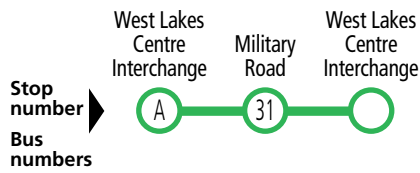

### Legend

- Route J7
- Route J8
- Route 371
- Route 372
- Bus stop
- Bus stop on this side only
- Bus stop relating to timetable
- Convenient transfer point
- Park 'n' Ride
- Parking
- Train line & station
- Tram line & stop
- Hospital
- School
- Shopping Centre
- Educational Institution
- Airport

**Camden Park**  
Mooringe Ave

**Marion Centre Interchange**

Stop not serviced between 4-6pm weekdays

# 371, 372 West Lakes via Seaton Clockwise & Anti-clockwise loop

		Monday to Friday		
AM	372	9.07	9.13	9.36
	371	10.07	10.28	10.36
	372	11.07	11.13	11.36
PM	371	12.07	12.28	12.36
	372	1.07	1.13	1.36
	371	2.07	2.28	2.36