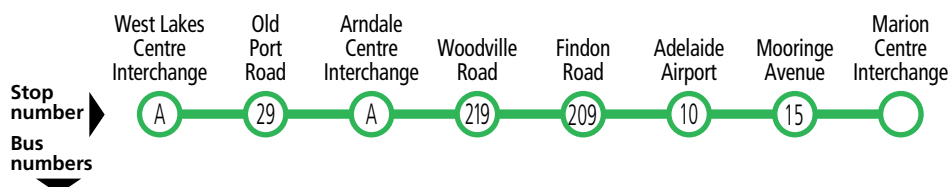

### Legend

- Route J7
- Route J8
- Route 371
- Route 372
- Bus stop
- Bus stop on this side only
- Bus stop relating to timetable
- Convenient transfer point
- Park 'n' Ride
- Parking
- Train line & station
- Tram line & stop
- Hospital
- School
- Shopping Centre
- Educational Institution
- Airport

**Camden Park**  
Mooringe Ave

**Marion Centre Interchange**

Stop not serviced between 4-6pm weekdays

# J7, J8 West Lakes to Camden Park & Marion Centre

		Monday to Friday							
AM	J7	6.35	-	-	6.47	6.55	7.02	7.15	7.32
	J7	7.35	-	-	7.49	7.57	8.06	8.23	8.44
	J8	8.45	8.54	9.06	9.18	9.26	9.36	9.50	10.08
	J8	9.45	9.54	10.06	10.18	10.26	10.36	10.50	11.08
	J8	10.45	10.54	11.06	11.18	11.26	11.36	11.50	12.08
PM	J8	11.45	11.54	12.06	12.18	12.26	12.36	12.50	1.08
	J8	12.45	12.54	1.06	1.18	1.26	1.36	1.50	2.08
	J8	1.45	1.54	2.06	2.19	2.27	2.37	2.53	3.12
	J8	2.45	2.54	3.07	3.20	3.29	3.40	3.57	4.20
	J8	3.50	3.59	4.11	4.23	4.31	4.41	4.58	5.21
	J8	4.50	4.59	5.10	5.22	5.30	5.40	5.56	6.16
	J7M	5.57	-	-	6.10	6.17	6.26	6.40	-

# 371, 372 West Lakes via Seaton Clockwise & Anti-clockwise loop

		Monday to Friday		
AM	372	9.07	9.13	9.36
	371	10.07	10.28	10.36
	372	11.07	11.13	11.36
PM	371	12.07	12.28	12.36
	372	1.07	1.13	1.36
	371	2.07	2.28	2.36