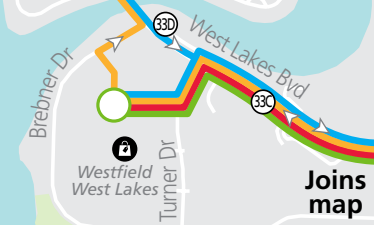

## Route descriptions

**J7** **West Lakes Centre Interchange to Marion Centre Interchange** via Queen Elizabeth Hospital, Findon Road, Adelaide Airport, Marion Road & Morphett Road. Service operates Monday–Friday. **J7M** - terminates at stop 15 Mooringe Avenue, Camden Park.

### Street Legend

1. Forest Ave
2. Poplar St
3. Myrtle St
4. Avro Ave
5. Davidson Ave
6. Prince Albert St
7. Gordon St
8. Osborne St
9. Glyde St
10. Arndale St
11. Sir Richard Williams Ave
12. Western Link Rd

**Arndale Centre Interchange**

**West Lakes Centre Interchange**

See inset map for West Lakes Centre Interchange

### Joins map

**West Lakes Centre Interchange**