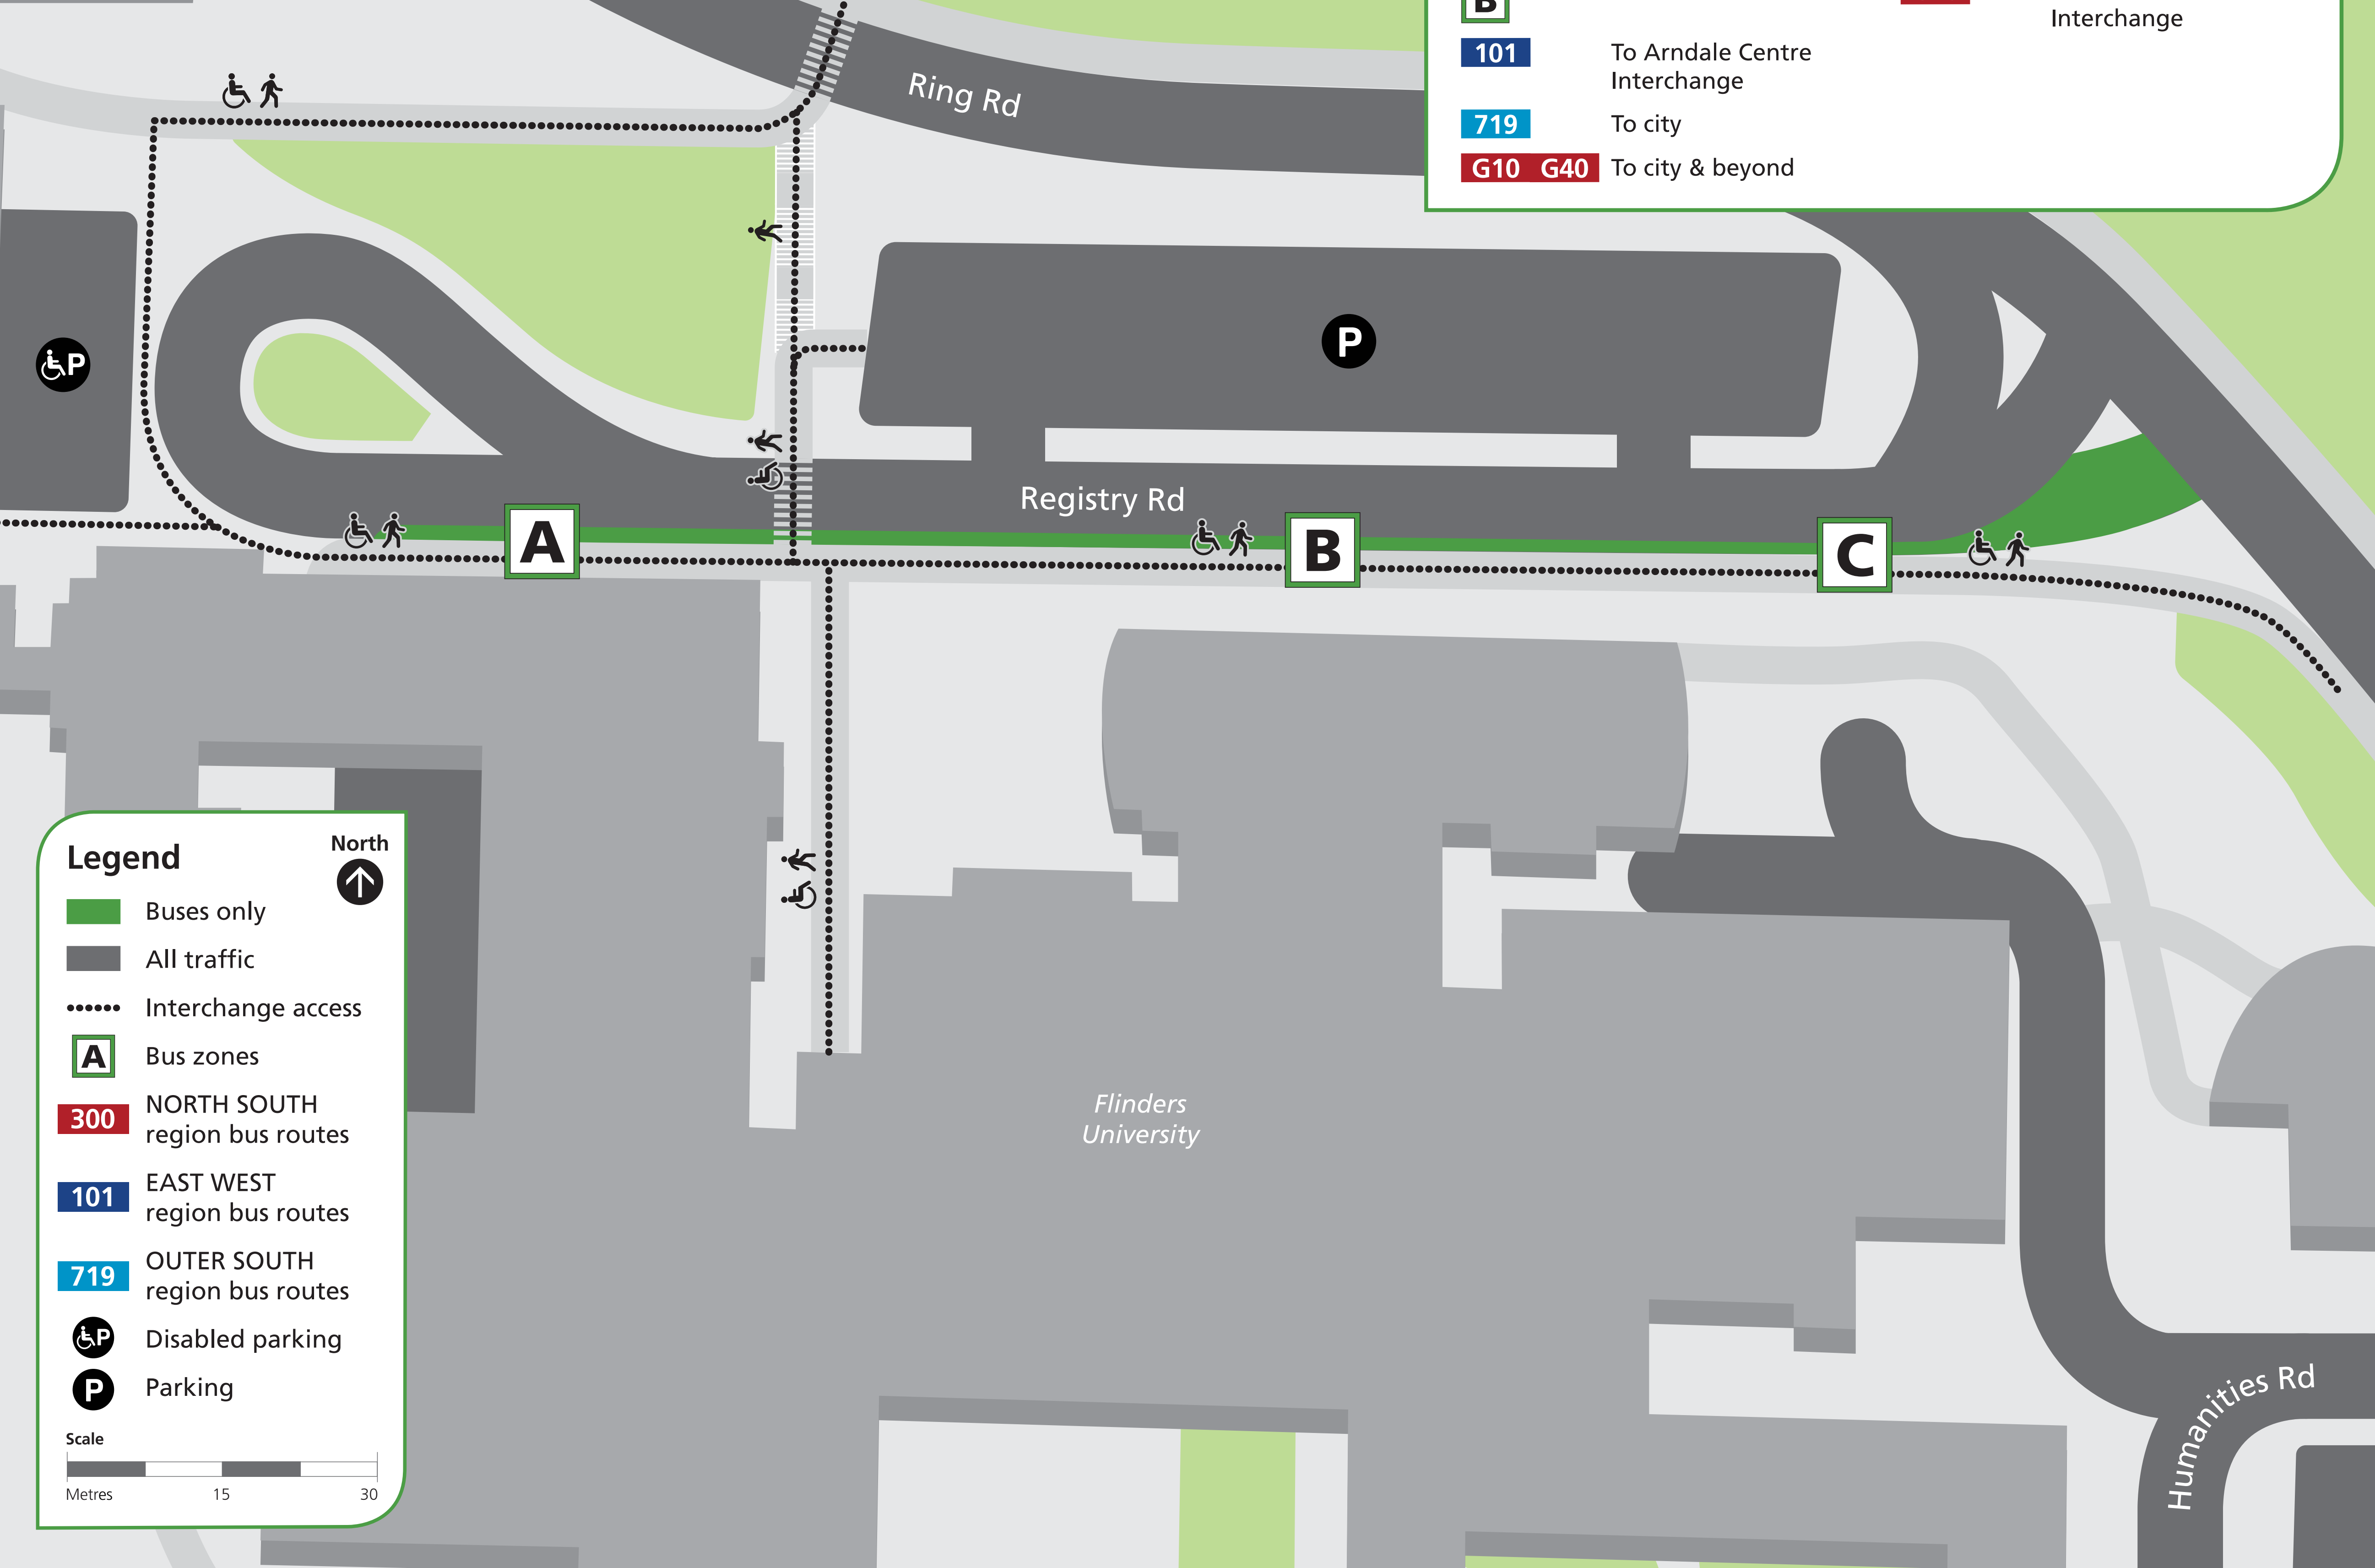

Flinders University Interchange map

← To Flinders Train Station 900m

Bus zone information

Zone	Route	Zone	Route
A	300 To Arndale Centre Interchange via Portrush Rd (anti-clockwise loop)	C	300 To Arndale Centre Interchange via Marion Centre Interchange (clockwise loop)
	600 601 To Old Reynella Interchange		600 601 To Marion Centre Interchange
B	101 To Arndale Centre Interchange	681	To Hallett Cove
	719 To city	G10	To Marion Centre Interchange
	G10 G40 To city & beyond		

Legend

- Buses only
- All traffic
- Interchange access
- Bus zones
- NORTH SOUTH region bus routes
- EAST WEST region bus routes
- OUTER SOUTH region bus routes
- Disabled parking
- Parking

North ↑

Scale
Metres 0 15 30