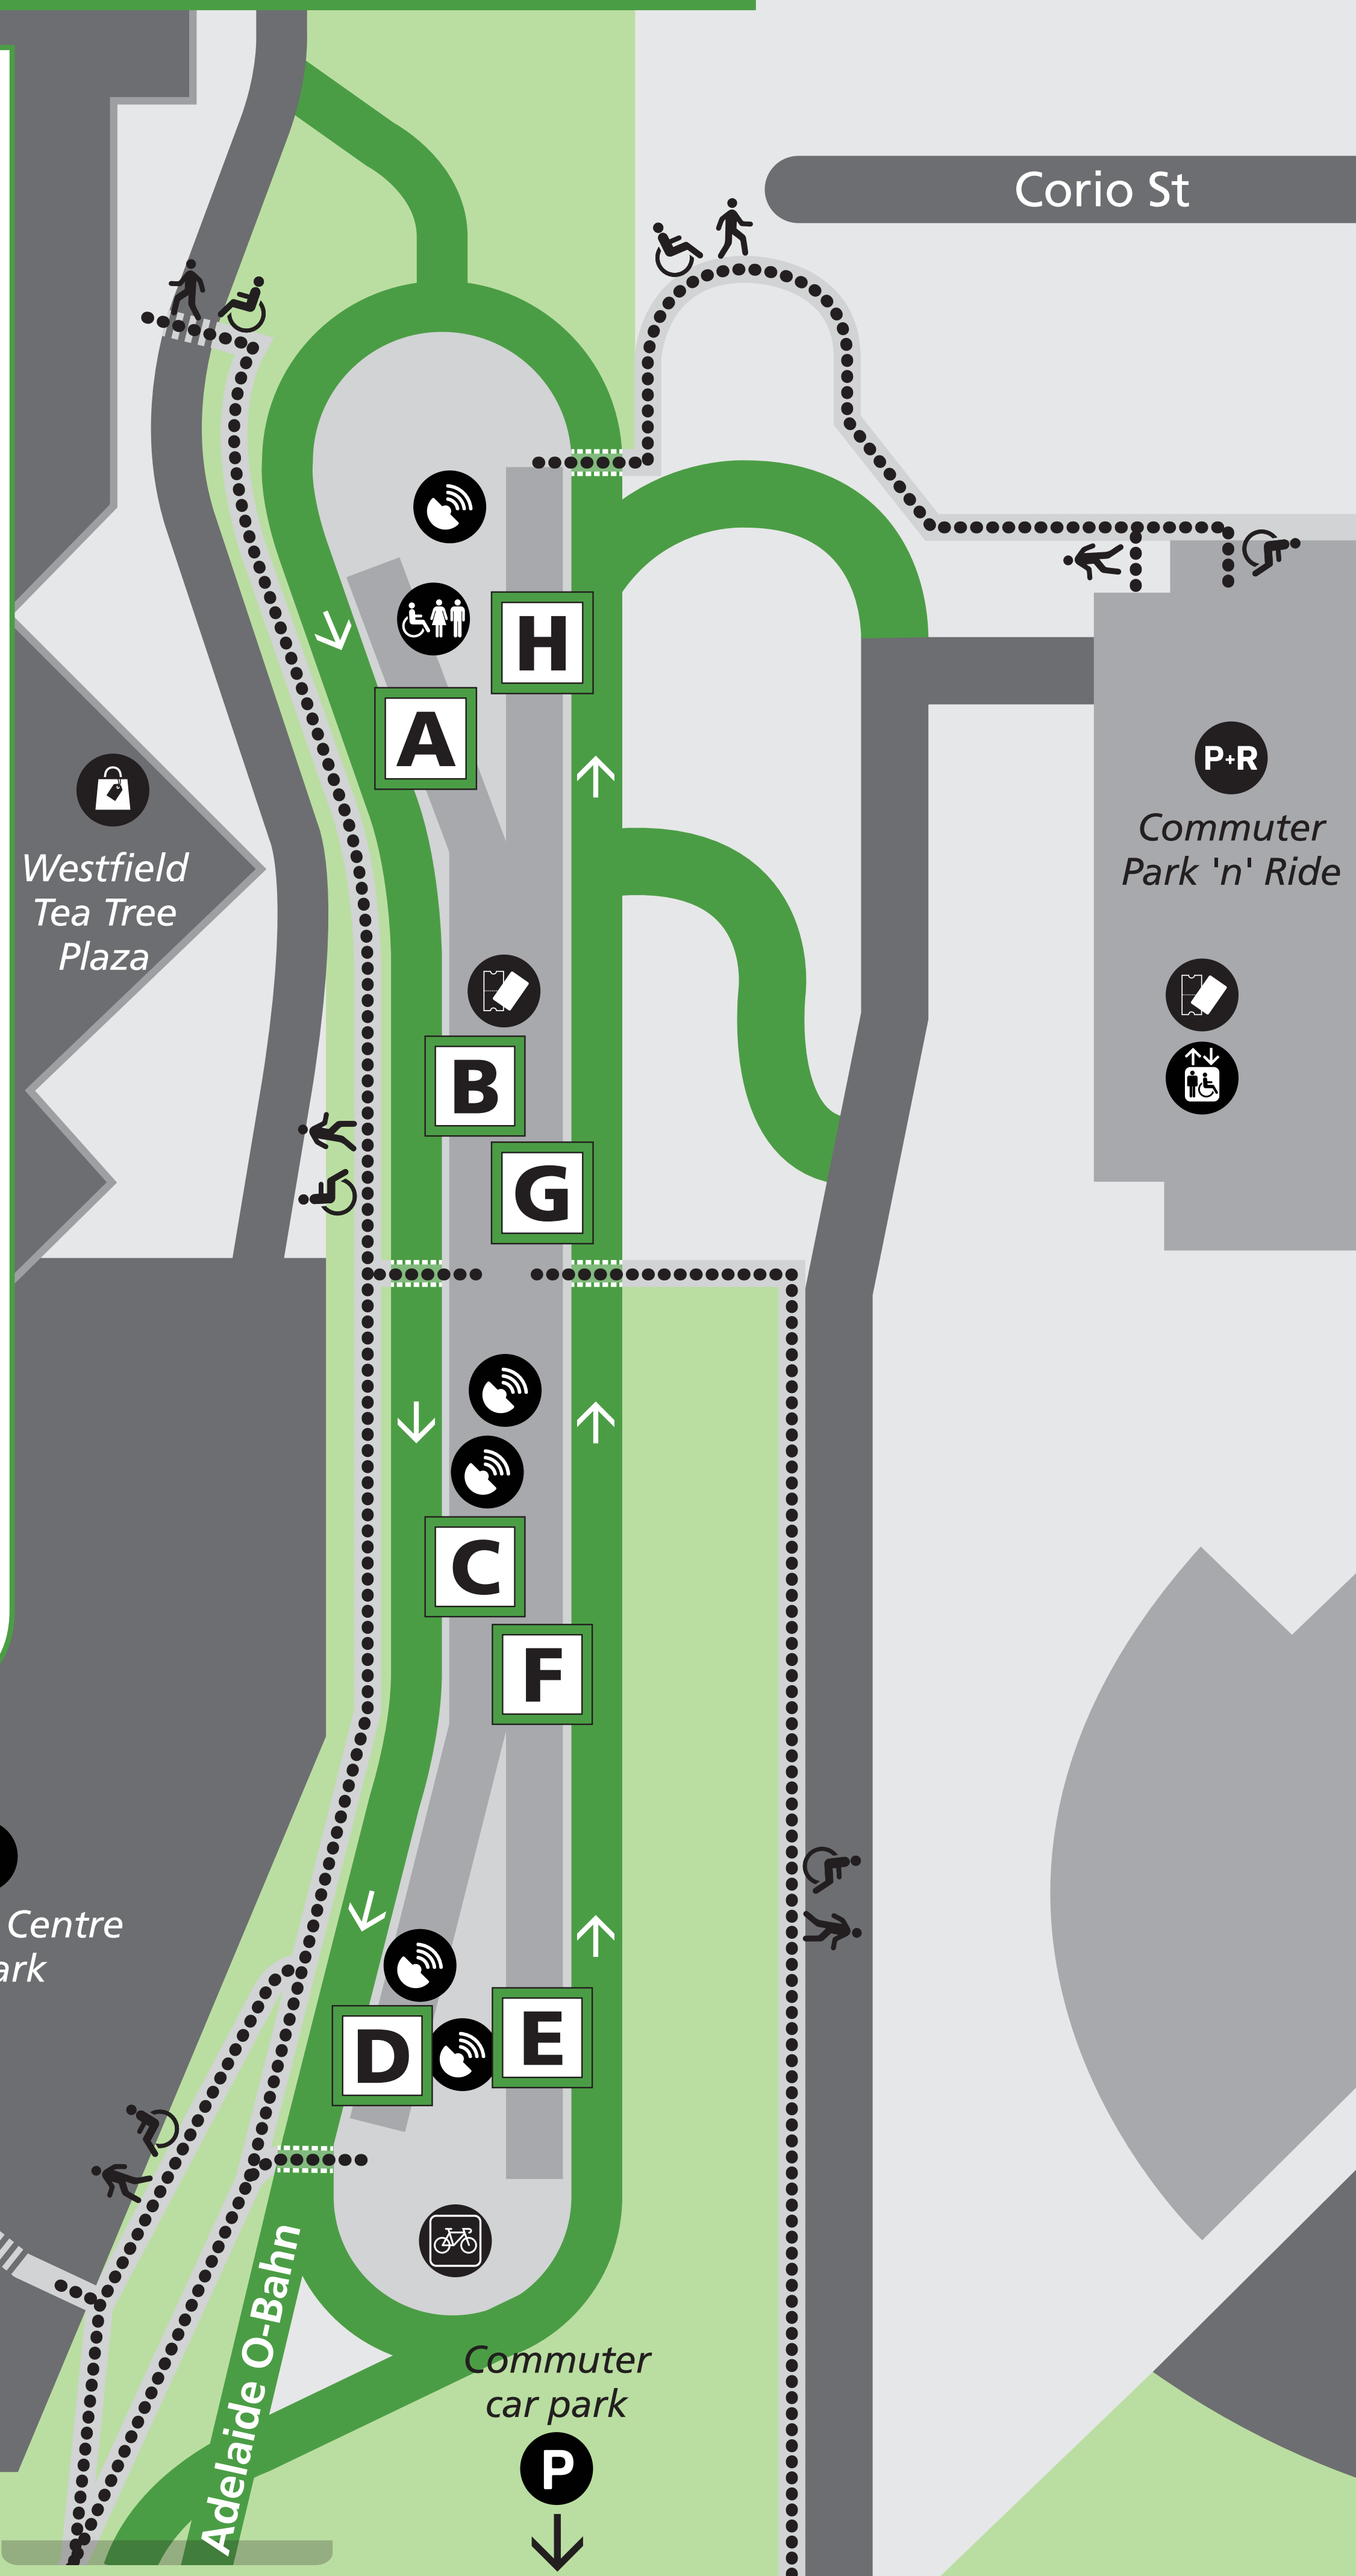

Tea Tree Plaza Interchange map

Legend

-  Buses only
-  All traffic
-  Interchange access
-  O-Bahn bus zones
-  503 OUTER NORTH EAST region routes
-  560 OUTER NORTH region routes
-  203 NORTH SOUTH region routes
-  1100 Regional Services – Regional Fares Apply
-  Fare machine
-  Real-Time arrivals display
-  Accessible toilet
-  Accessible elevator
-  Shopping Centre
-  Park 'n' Ride
-  Parking
-  Bike cage

Bus zone information

Zone

A

271

503

506

507

To city via North East Road
To Paradise via Helen Terrace then city
To Paradise via Kelly Road then city
To Paradise via North East Road then city

541 N1

544

J1 J2

M44

To city via O-Bahn
To city via O-Bahn – continues to Adelaide Airport and Glenelg
To city via O-Bahn – continues to Marion Centre Interchange

Zone

D

541x 544x

541x

To Fairview Park
To Surrey Downs
To Golden Grove Interchange

Zone

G

203 209F

556 559

557

To city via Hampstead Road
To Paradise via Lower North East Rd then city