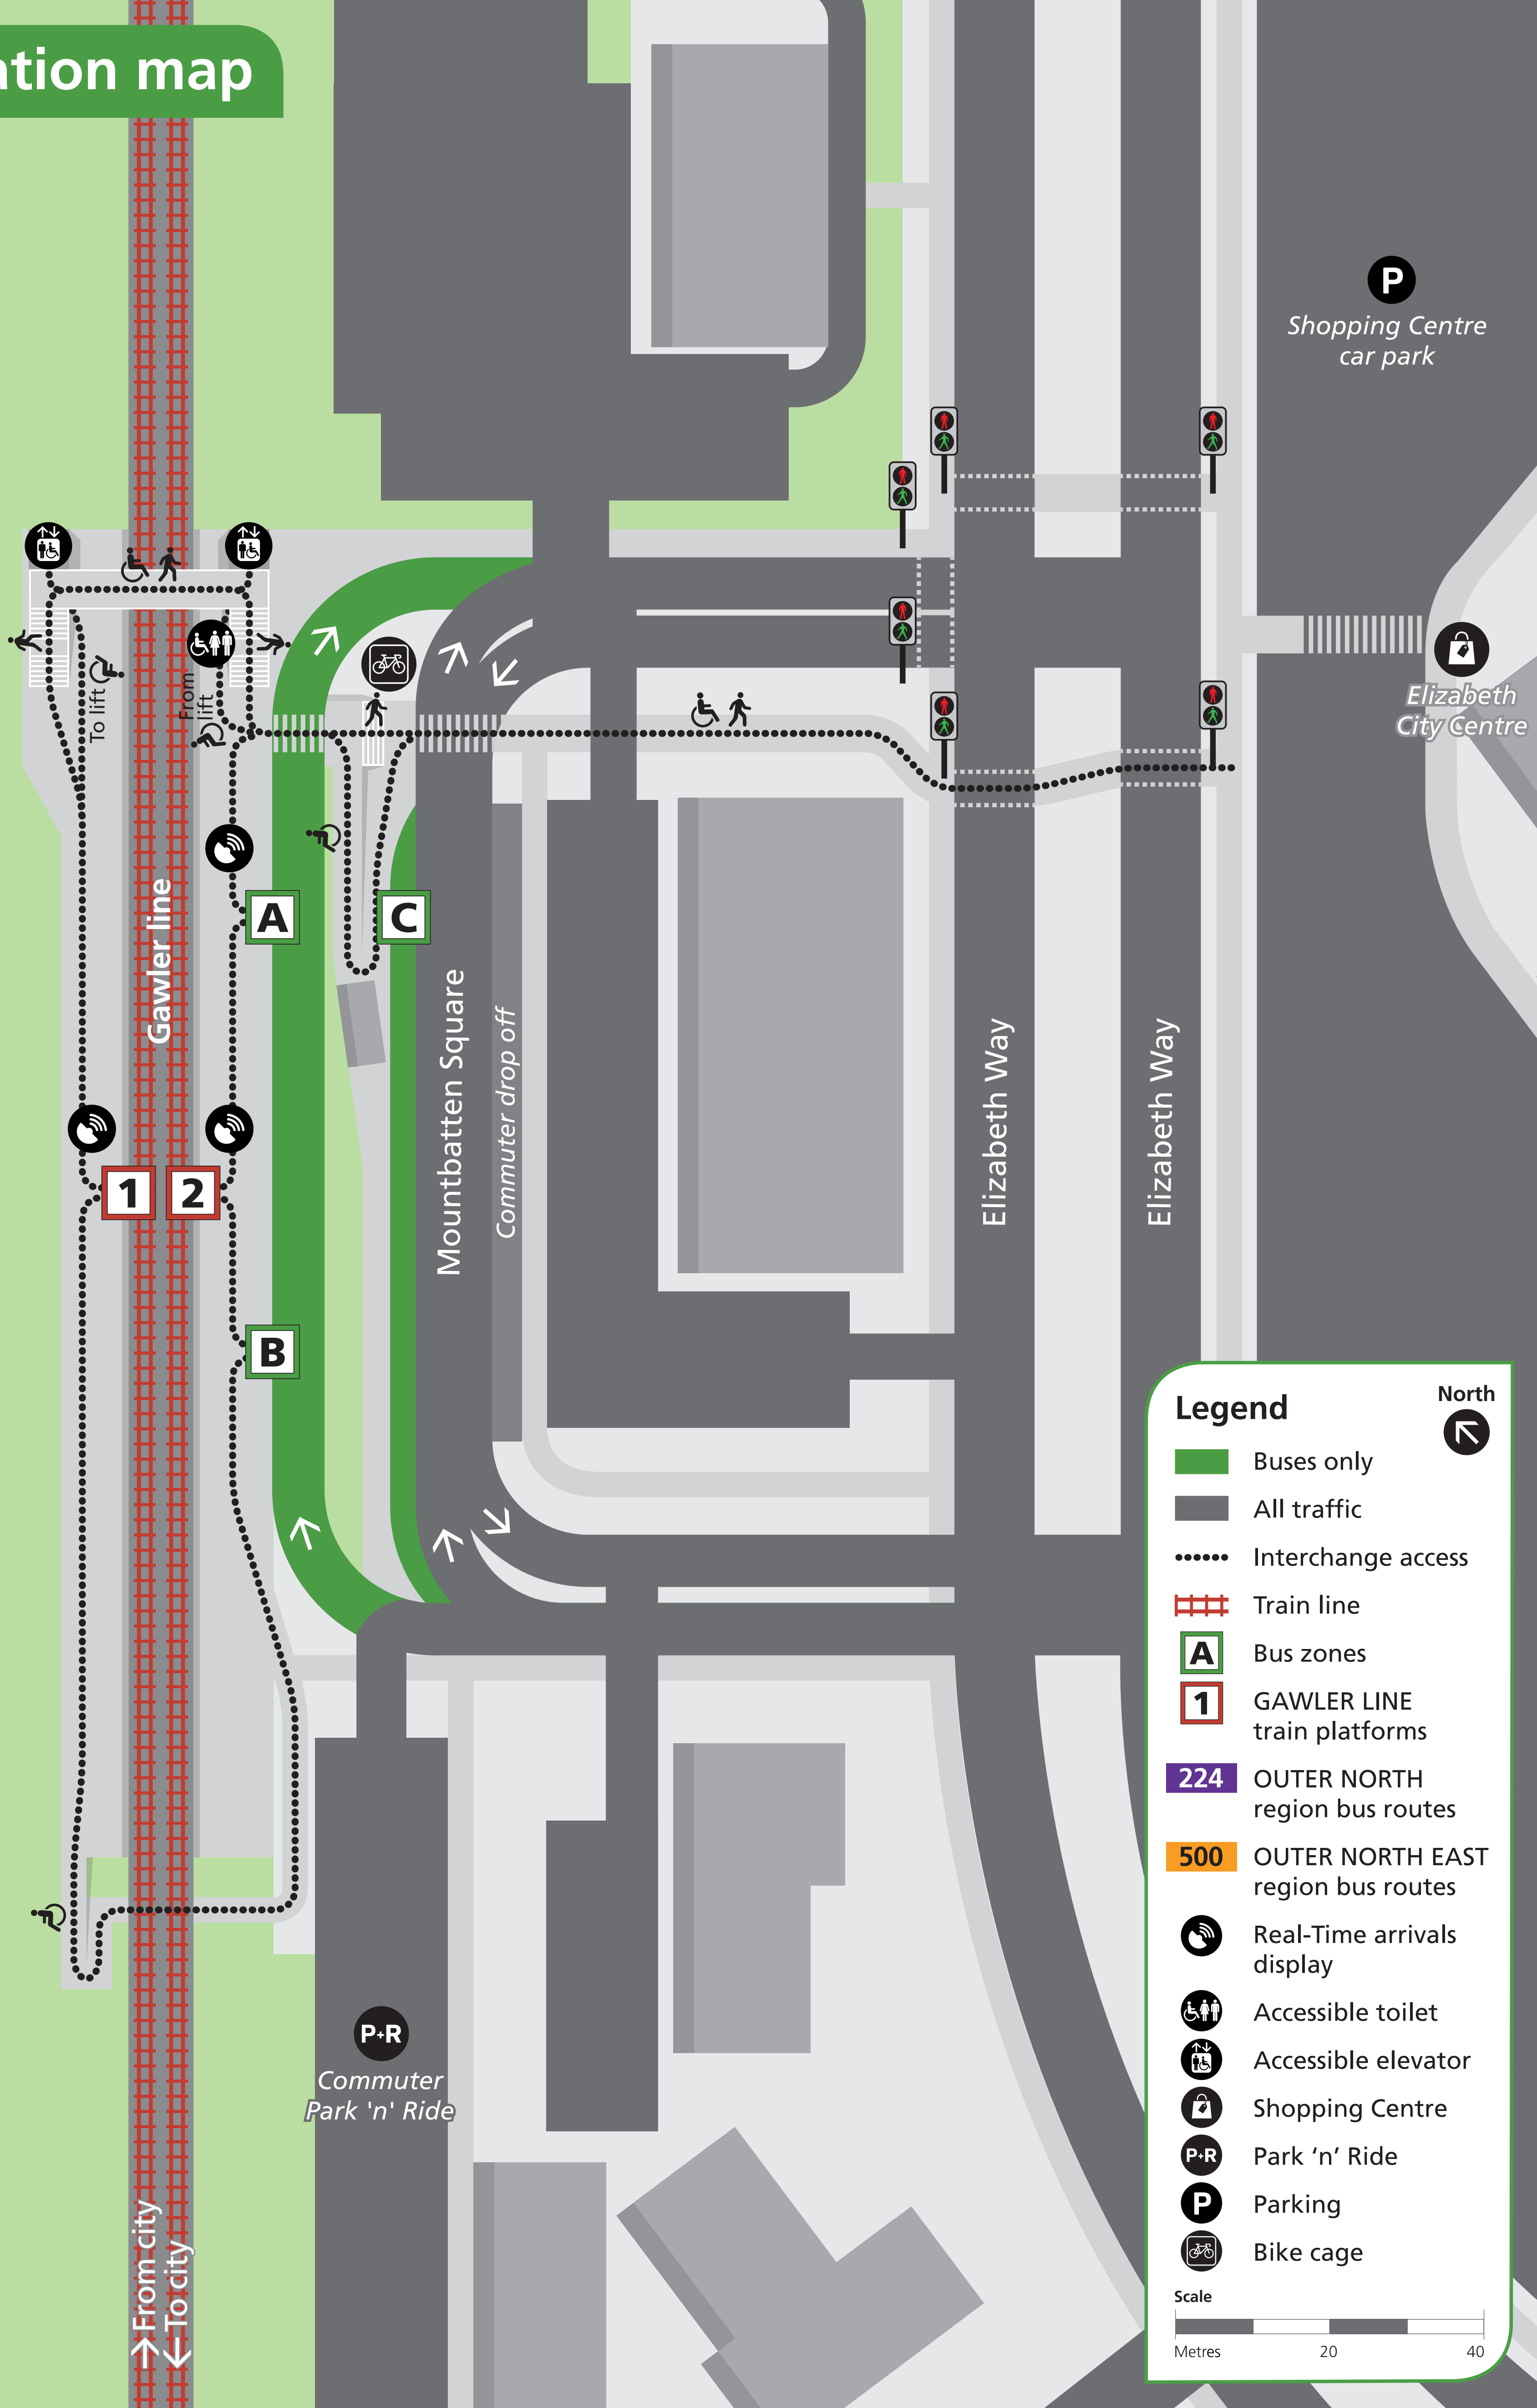

Elizabeth Station map

Bus zone information

Zone

A

440 To Munno Para Station via Smithfield Interchange

441 442 To Smithfield Interchange

443 Munno Para loop

Zone

430 To Salisbury Interchange via Hillbank

500 To city via O-Bahn

560 To Tea Tree Plaza Interchange via Salisbury Interchange

J1 To city via O-Bahn – continues to Adelaide Airport and Glenelg

Train platform information

Platf

1

Gawler To Gawler

Platf

2

Gawler To city

Legend

- Buses only
- All traffic
- Interchange access
- Train line
- Bus zones
- GAWLER LINE train platforms
- OUTER NORTH region bus routes
- OUTER NORTH EAST region bus routes
- Real-Time arrivals display
- Accessible toilet
- Accessible elevator
- Shopping Centre
- Park 'n' Ride
- Parking
- Bike cage

Scale

Metres 20 40

North