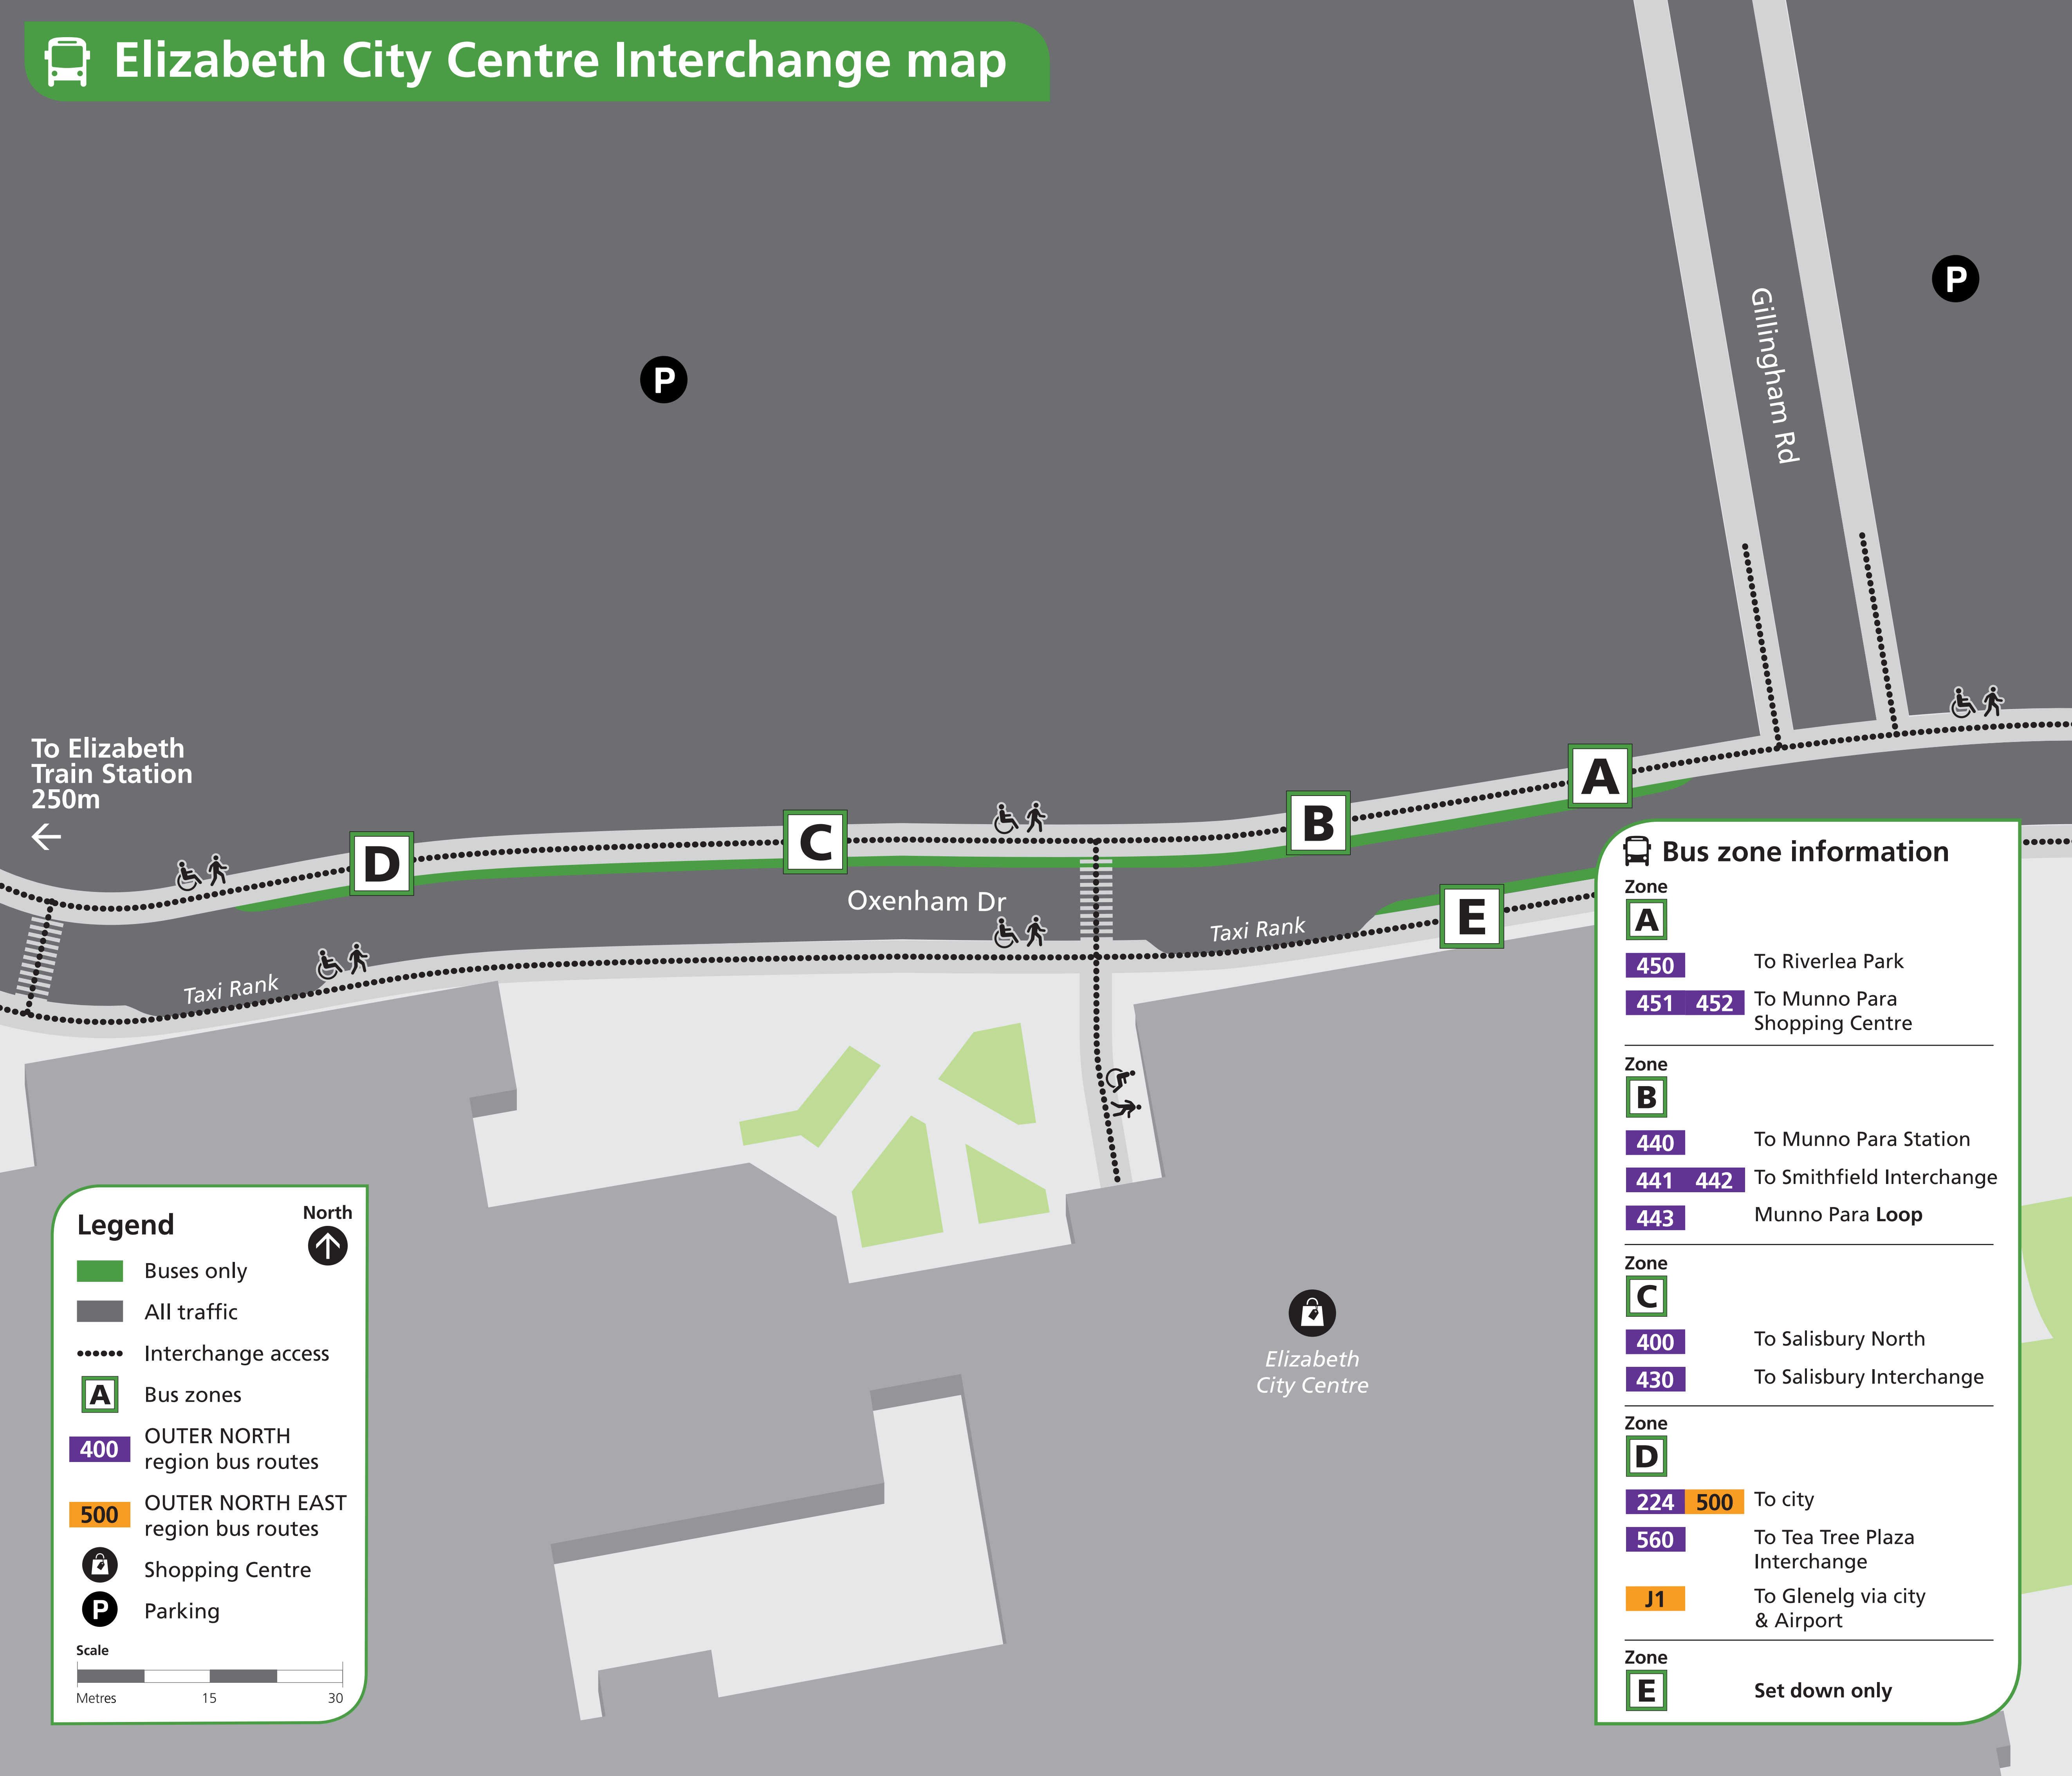

Elizabeth City Centre Interchange map

To Elizabeth Train Station
250m
←

Legend

North ↑

- Buses only
- All traffic
- Interchange access
- Bus zones
- OUTER NORTH region bus routes
- OUTER NORTH EAST region bus routes
- Shopping Centre
- Parking

Scale
Metres 15 30

Bus zone information

Zone **A**

- 450 To Riverlea Park
- 451 To Munno Para Shopping Centre

Zone **B**

- 440 To Munno Para Station
- 441 To Smithfield Interchange
- 442 To Smithfield Interchange
- 443 Munno Para Loop

Zone **C**

- 400 To Salisbury North
- 430 To Salisbury Interchange

Zone **D**

- 224 To city
- 500 To city
- 560 To Tea Tree Plaza Interchange
- J1 To Glenelg via city & Airport

Zone **E**

- Set down only