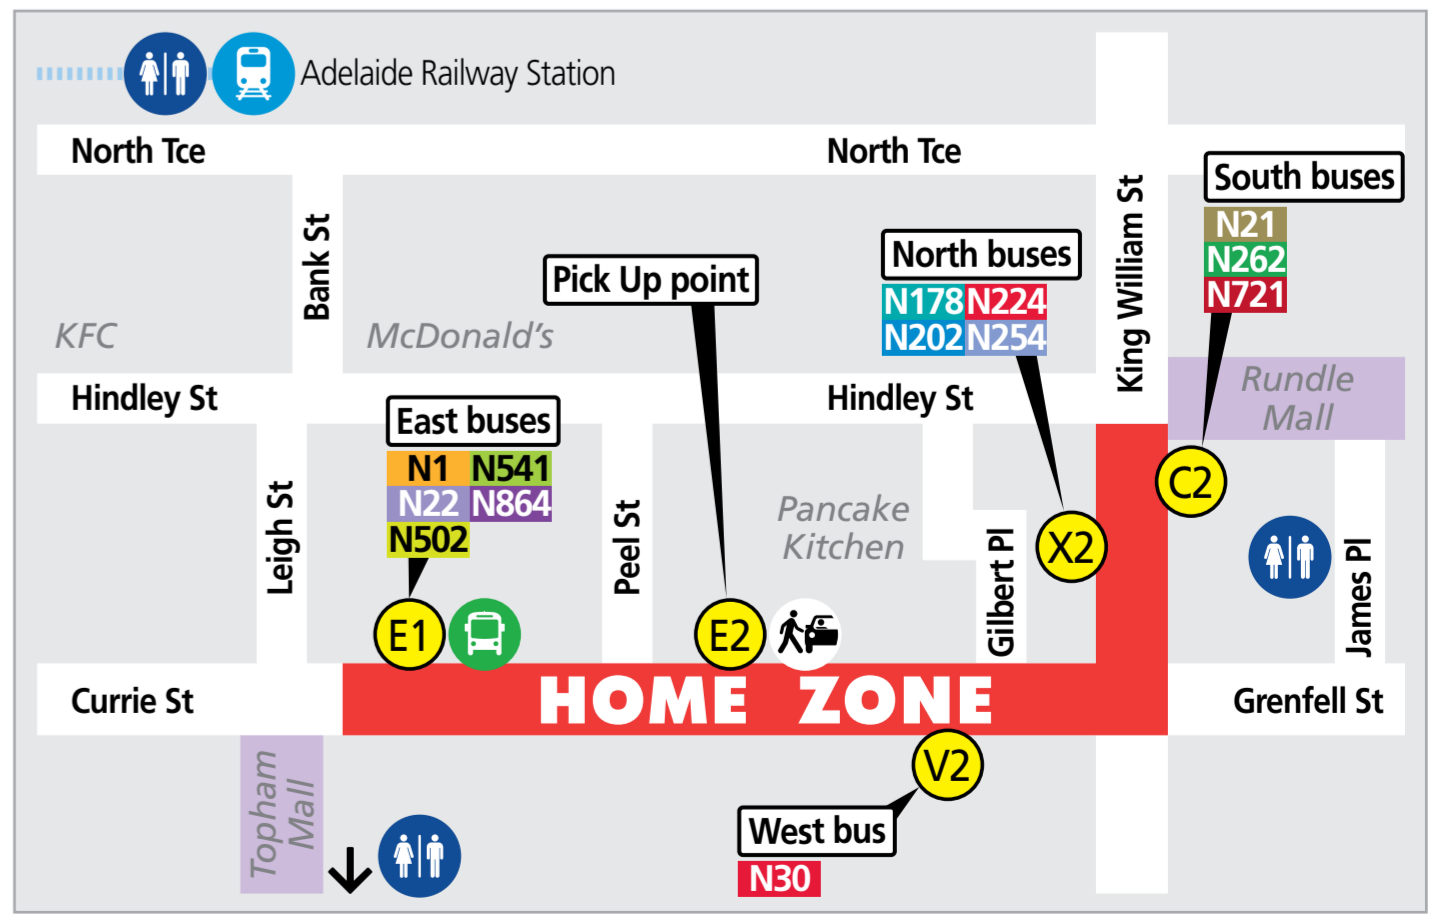

Home Zone offers: Real Time travel info, CCTV, Lighting, Police patrols, Toilets