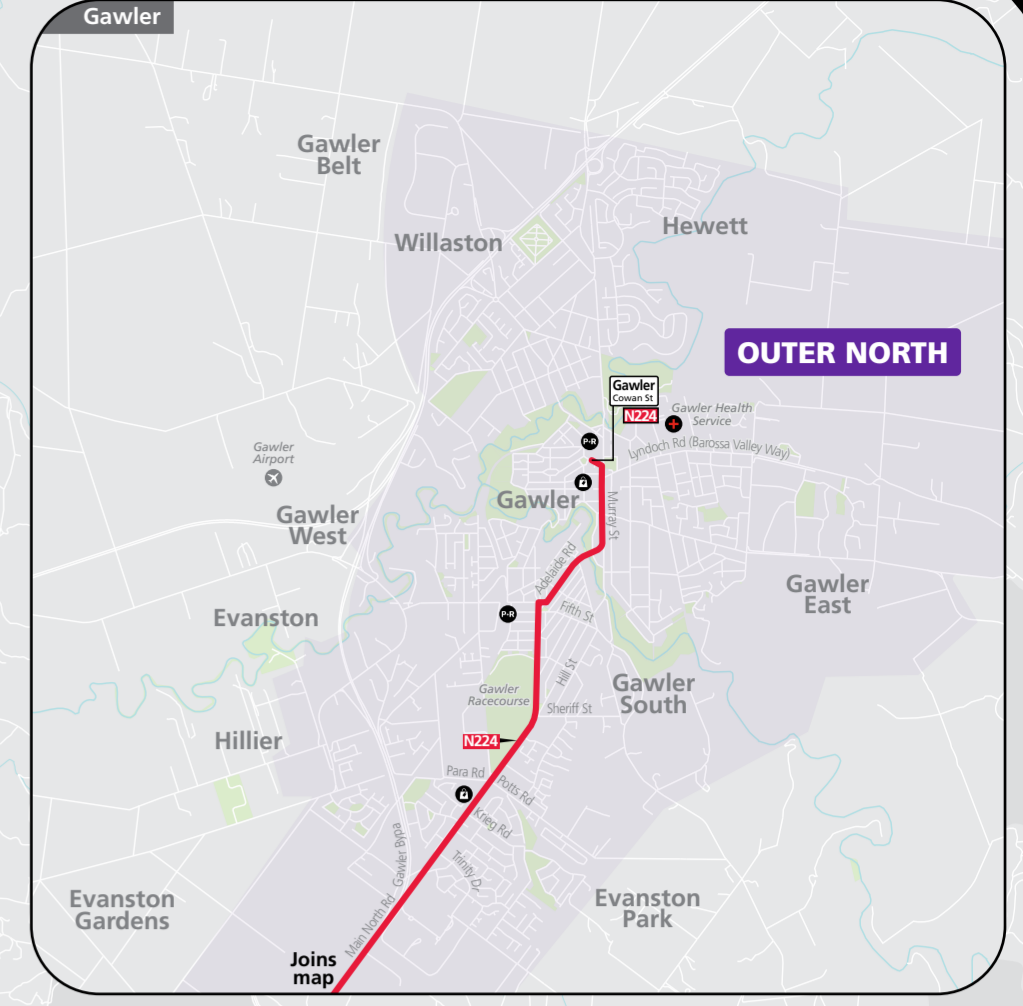

After Midnight network map

29 January 2023

Route boxes at Interchanges show terminating services only.

Legend

- Bus route
- Outer North Region
- Outer North East Region
- North South Region
- East West Region
- Hills Region
- Outer South Region
- Park 'n' Ride
- Parking
- Hospital
- Shopping Centre
- Adelaide Airport

Scale: 0 1000 2000 Meters

1. **Home Zone services**
2. **East**
3. **N1** to Golden Grove via O-Bahn to Wattle Park
   - **N21** to Salisbury
   - **N502** to Fairview Park via O-Bahn to Mount Barker
   - **N854** to West Lakes
4. **West**
5. **N30** to West Lakes
   - **N178** to Newton
   - **N202** to Ingle Farm
   - **N224** to Gawler via Elizabeth
   - **N254** to Semaphore via Ardale
6. **South**
7. **N21** to West Lakes
   - **N262** to Aberfoyle Hub via Marion
   - **N721** to Seaford via Noarlunga
8. **Pick Up point**
9. **N30** Currie Street