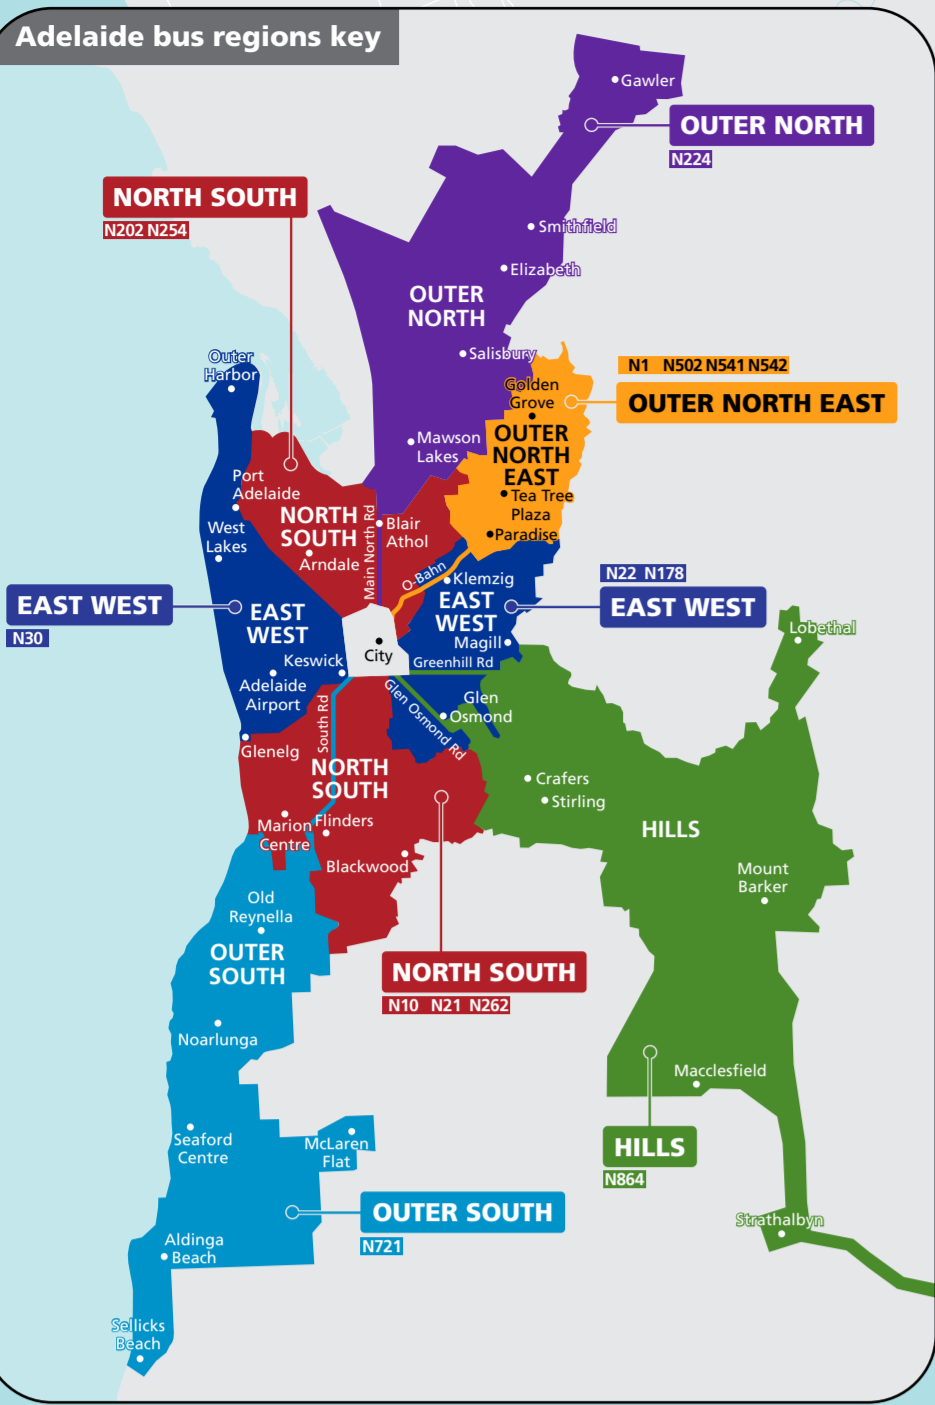

After Midnight network map

29 January 2023

Route boxes at Interchanges show terminating services only.

Legend

- Bus route
- Outer North Region
- Outer North East Region
- North South Region
- East West Region
- Hills Region
- Outer South Region
- Park 'n' Ride
- Parking
- Hospital
- Shopping Centre
- Adelaide Airport

Scale: 0 1000 2000 Meters

1. **Home Zone services**
2. **East**
3. **N1** to Golden Grove via O-Bahn to Wattle Park
   - **N21** to Salisbury
   - **N502** to Fairview Park via O-Bahn to Mount Barker
   - **N854** to West Lakes
4. **West**
5. **N30** to West Lakes
   - **N178** to Newton
   - **N202** to Ingle Farm
   - **N224** to Gawler via Elizabeth
   - **N254** to Semaphore via Ardale
6. **South**
7. **N21** to West Lakes
   - **N262** to Aberfoyle Hub via Marion
   - **N721** to Seaford via Noarlunga
8. **Pick Up point**
9. **N30** Currie Street