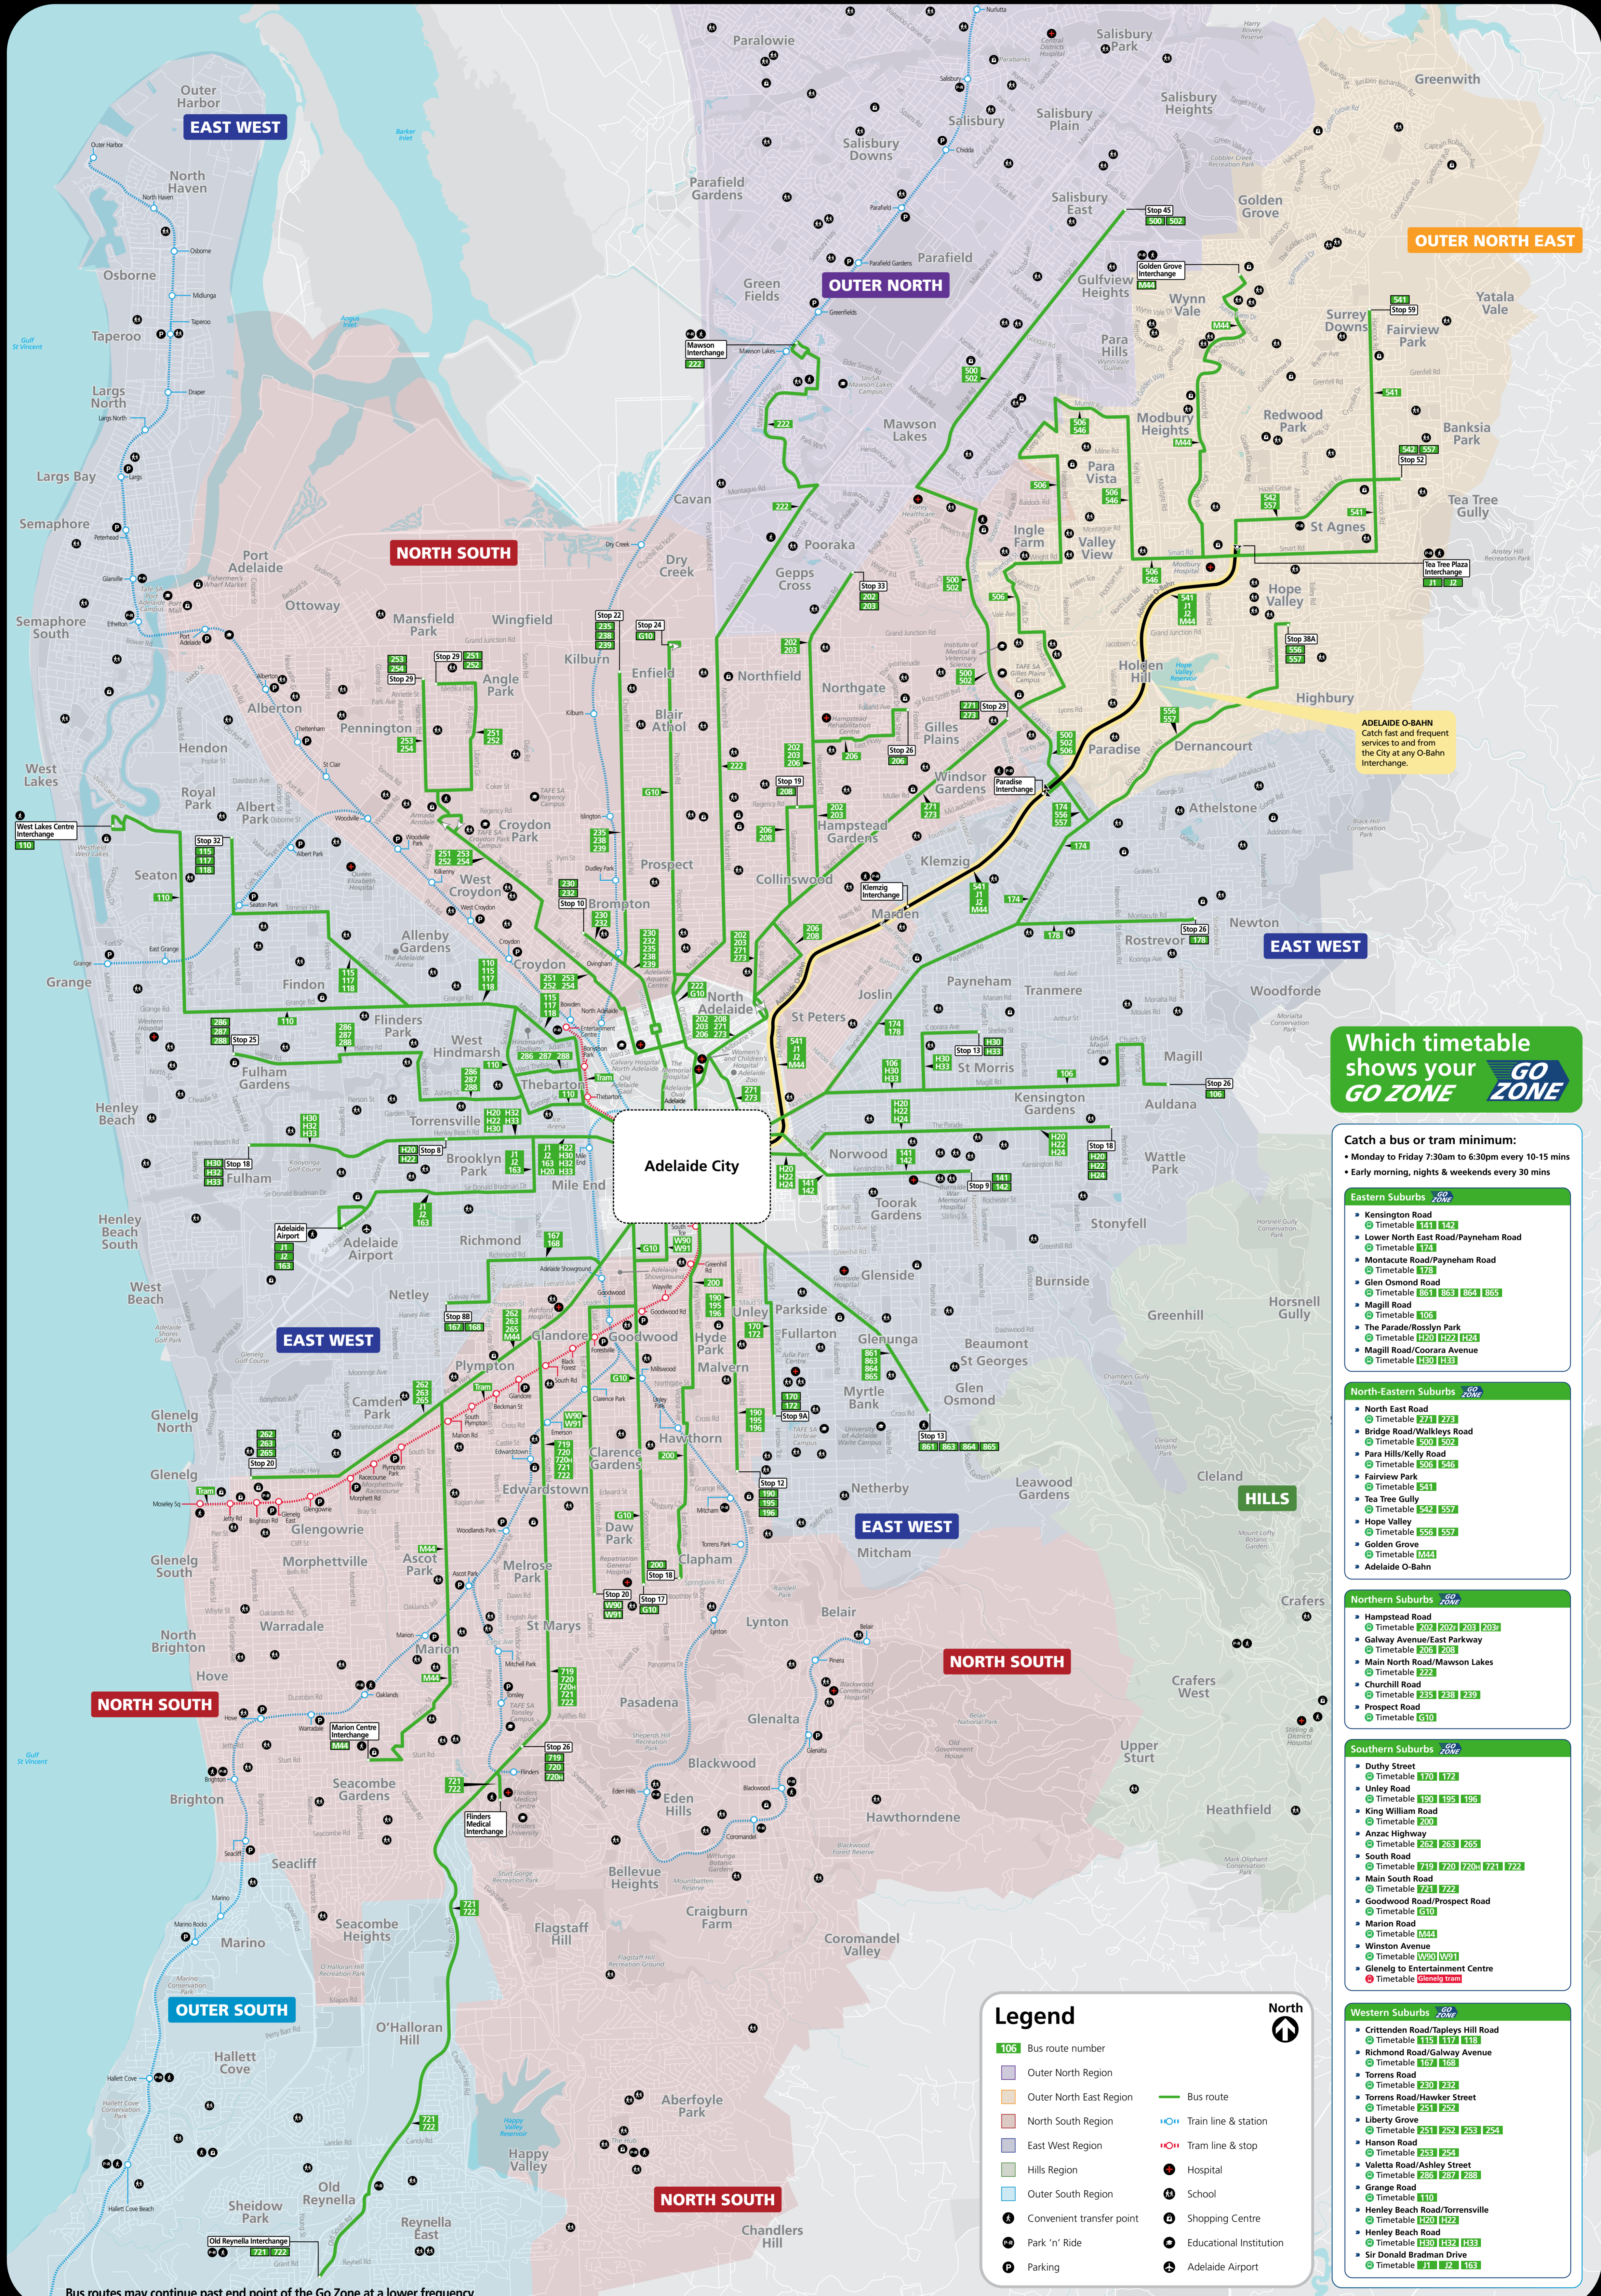

Go Zone network map

24 July 2023

Which timetable shows your GO ZONE

Catch a bus or tram minimum:
• Monday to Friday 7:30am to 6:30pm every 10-15 mins
• Early morning, nights & weekends every 30 mins

- ### Eastern Suburbs GO ZONE
- Kensington Road
○ Timetable 1411 142
 - Lower North East Road/Payneham Road
○ Timetable 1727
 - Montacute Road/Payneham Road
○ Timetable 173
 - Glen Osmond Road
○ Timetable 861 863 864 865
 - Magill Road
○ Timetable 105
 - The Parade/Roslyn Hill
○ Timetable 120 122 124
 - Magill Road/Coorara Avenue
○ Timetable 1301 133

- ### North-Eastern Suburbs GO ZONE
- North East Road
○ Timetable 2321 232
 - Bridge Road/Walleys Road
○ Timetable 5001 502
 - Para Hills/Kelly Road
○ Timetable 505 546
 - Fairview Park
○ Timetable 541
 - Tea Tree Gully
○ Timetable 542 557
 - Hope Valley
○ Timetable 555 557
 - Golden Grove
○ Timetable 1042
 - Adelaide O-Bahn

- ### Southern Suburbs GO ZONE
- Dutty Street
○ Timetable 1701 172
 - Unley Road
○ Timetable 190 195 196
 - King William Road
○ Timetable 200
 - Anzac Highway
○ Timetable 262 263 265
 - South Road
○ Timetable 1719 1720 1720 1721 1722
 - Main South Road
○ Timetable 1721 1722
 - Goodwood Road/Prospect Road
○ Timetable 1510
 - Marion Road
○ Timetable 1444
 - Winston Avenue
○ Timetable W50 W91
 - Glenelg to Entertainment Centre
○ Timetable 1111 112 113

- ### Western Suburbs GO ZONE
- Crittenden Road/Tipples Hill Road
○ Timetable 1153 1174 113
 - Richmond Road/Galway Avenue
○ Timetable 1167 118
 - Torrens Road
○ Timetable 1201 232
 - Torrens Road/Hawker Street
○ Timetable 251 257
 - Liberty Grove
○ Timetable 251 252 253 254
 - Hanson Road
○ Timetable 253 254
 - Valetta Road/Ashley Street
○ Timetable 2651 237 263
 - Grange Road
○ Timetable 1110
 - Henley Beach Road/Torrensville
○ Timetable 1201 122
 - Henley Beach Road
○ Timetable 1101 112 113
 - Sir Donald Bradman Drive
○ Timetable 1111 112 113