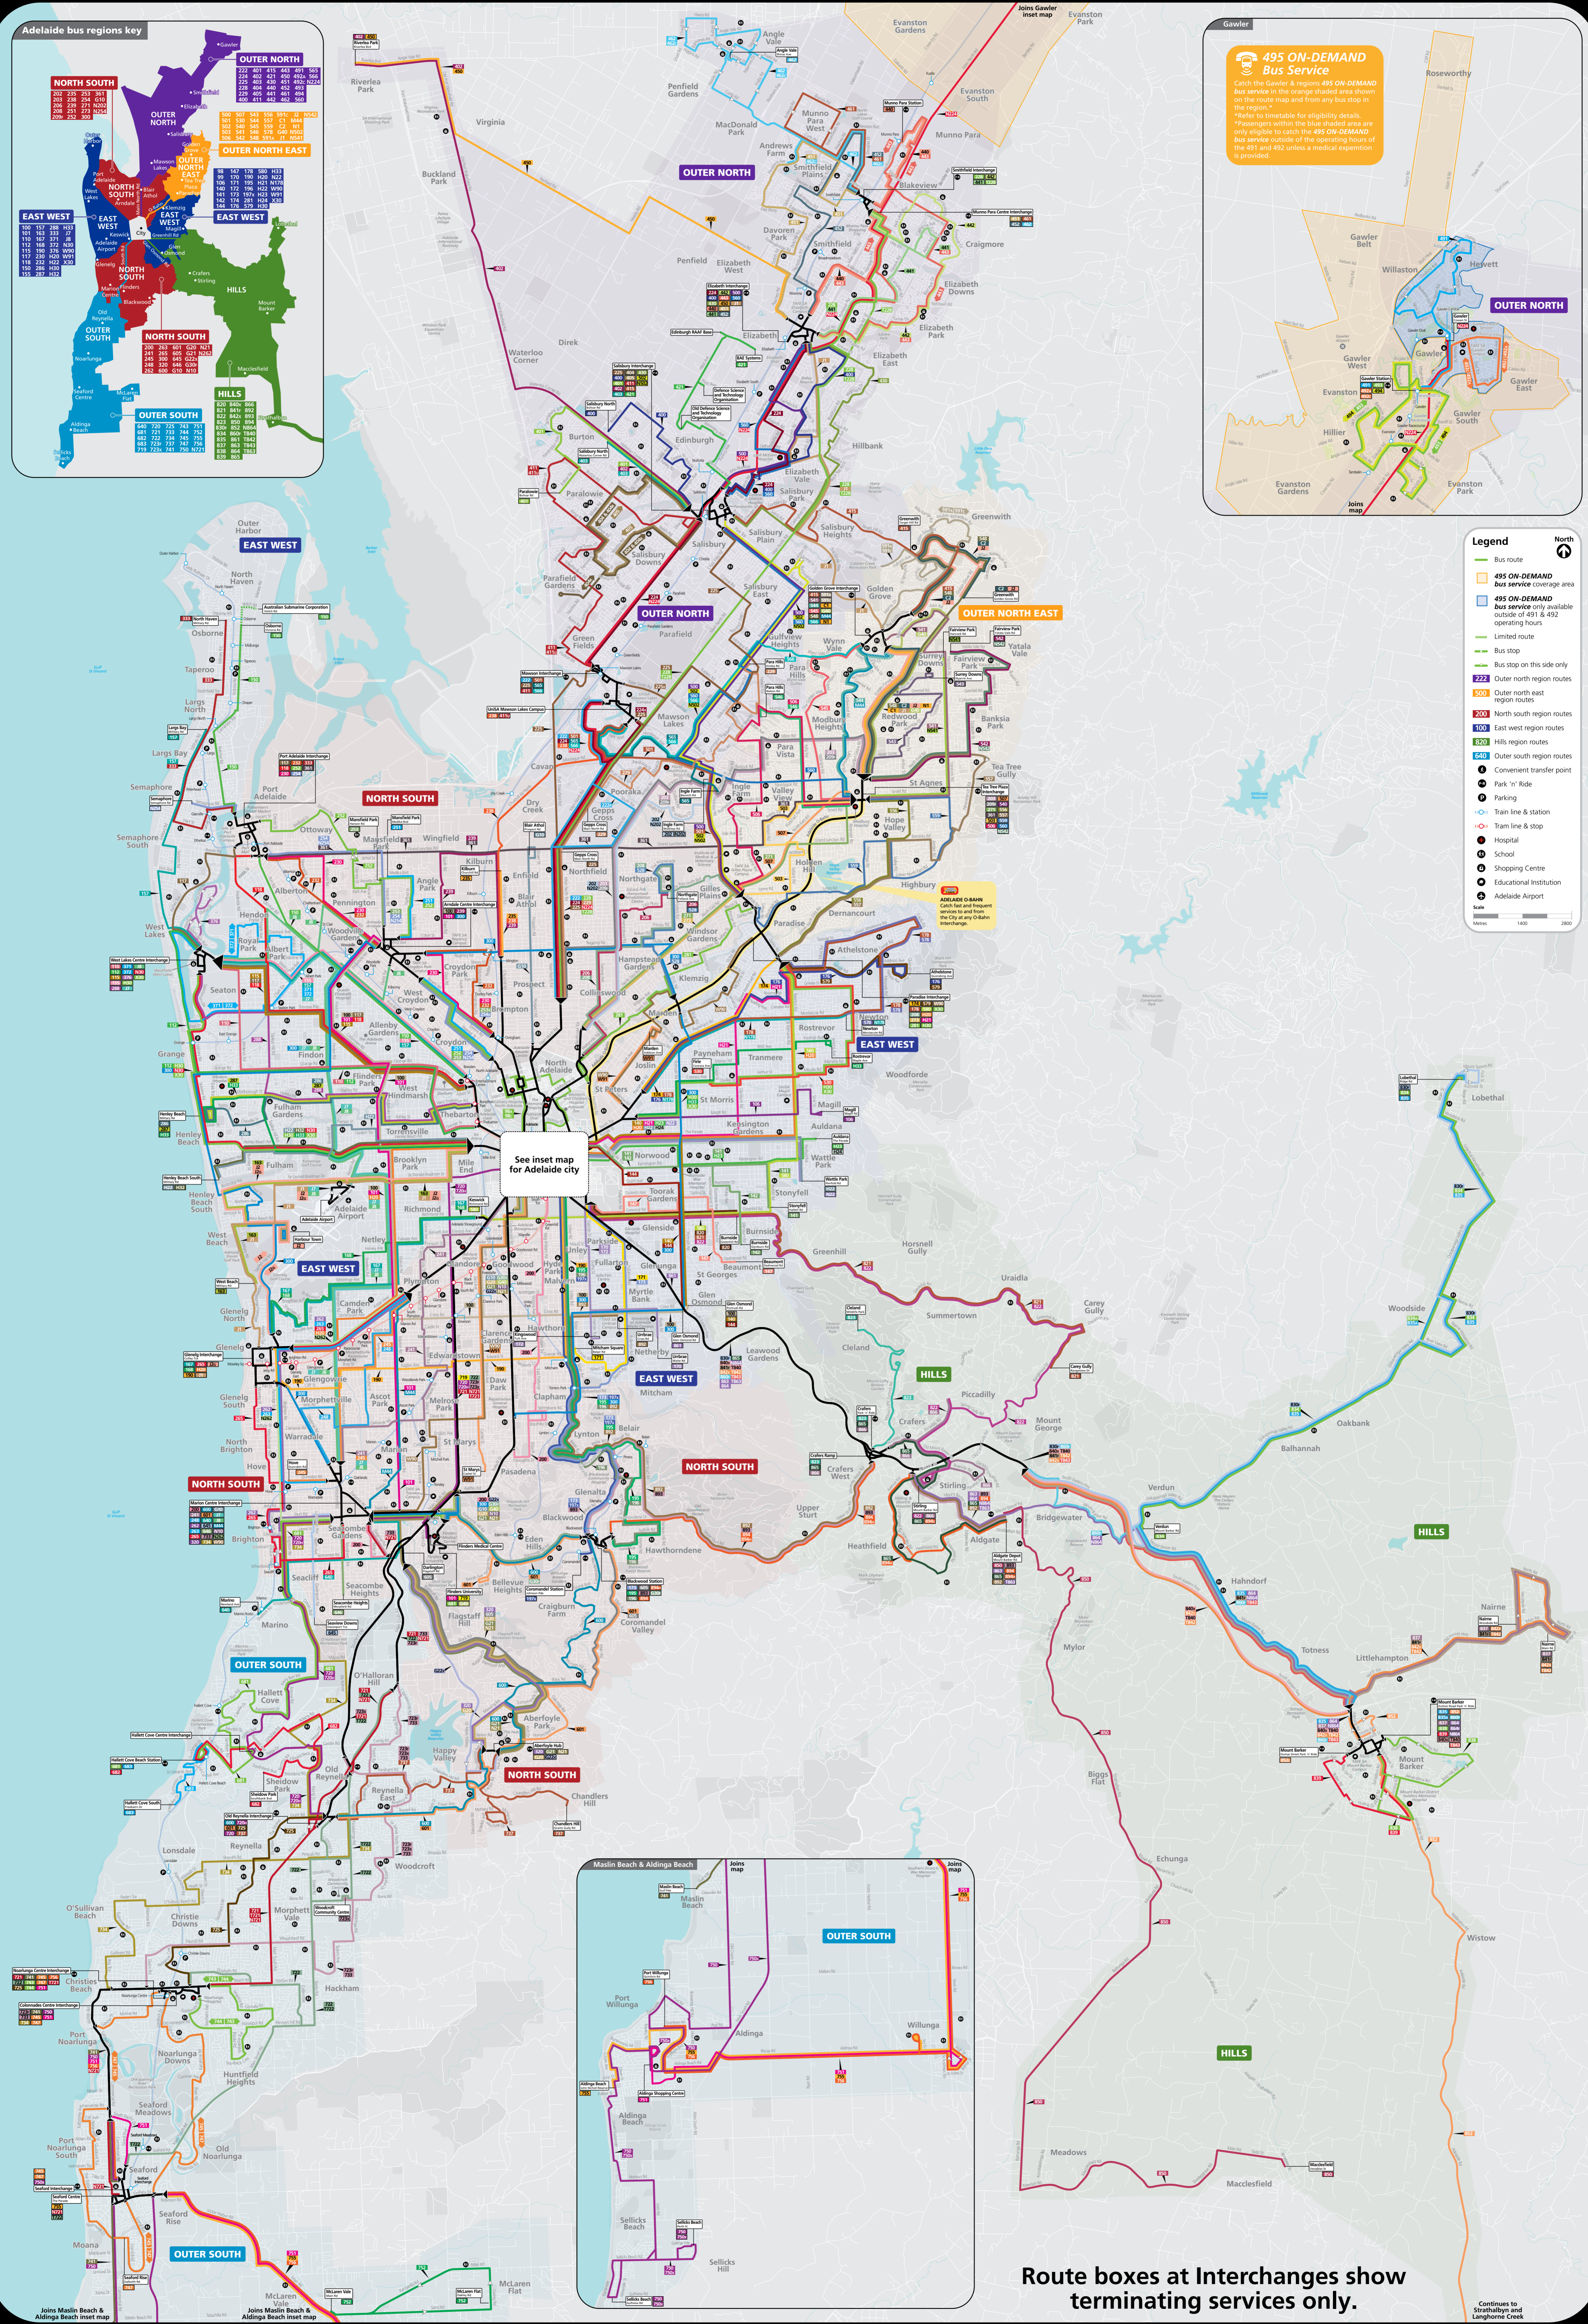

Adelaide network map

24 July 2023

- Legend**
- Bus route
 - 495 ON-DEMAND Bus service coverage area
 - 495 ON-DEMAND Bus service only available outside of 491 & 492 operating hours
 - Limited route
 - Bus stop
 - Bus stop on this side only
 - 222 Outer north region routes
 - 500 Outer north east region routes
 - 200 North south region routes
 - 100 East west region routes
 - 830 Hills region routes
 - 630 Outer south region routes
 - Convenient transfer point
 - Park 'n' Ride
 - Parking
 - Train line & station
 - Tram line & stop
 - Hospital
 - School
 - Shopping Centre
 - Educational Institution
 - Adelaide Airport
- Scale: 1:400,000