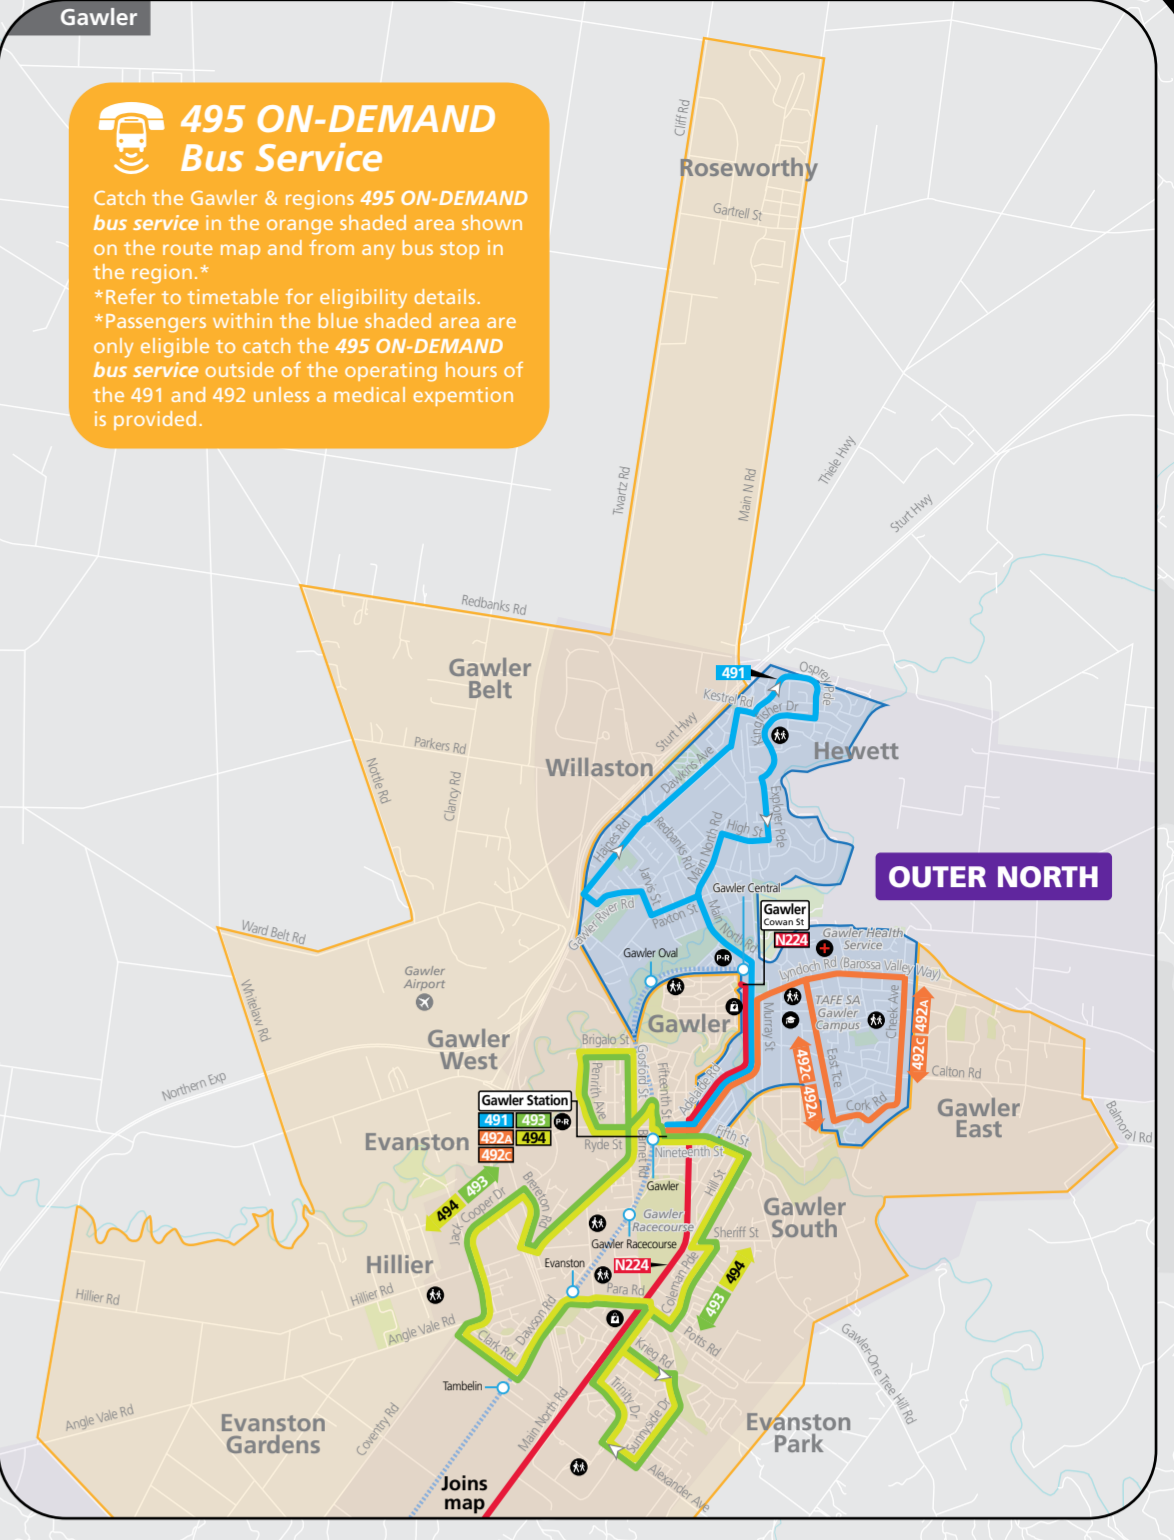

Adelaide network map

24 July 2023

- Legend**
- Bus route
 - 495 ON-DEMAND Bus service coverage area
 - 495 ON-DEMAND Bus service only available outside of 491 & 492 operating hours
 - Limited route
 - Bus stop
 - Bus stop on this side only
 - 222 Outer north region routes
 - 500 Outer north east region routes
 - 200 North south region routes
 - 100 East west region routes
 - 830 Hills region routes
 - 630 Outer south region routes
 - Convenient transfer point
 - Park 'n' Ride
 - Parking
 - Train line & station
 - Tram line & stop
 - Hospital
 - School
 - Shopping Centre
 - Educational Institution
 - Adelaide Airport
- Scale: 1:400,000