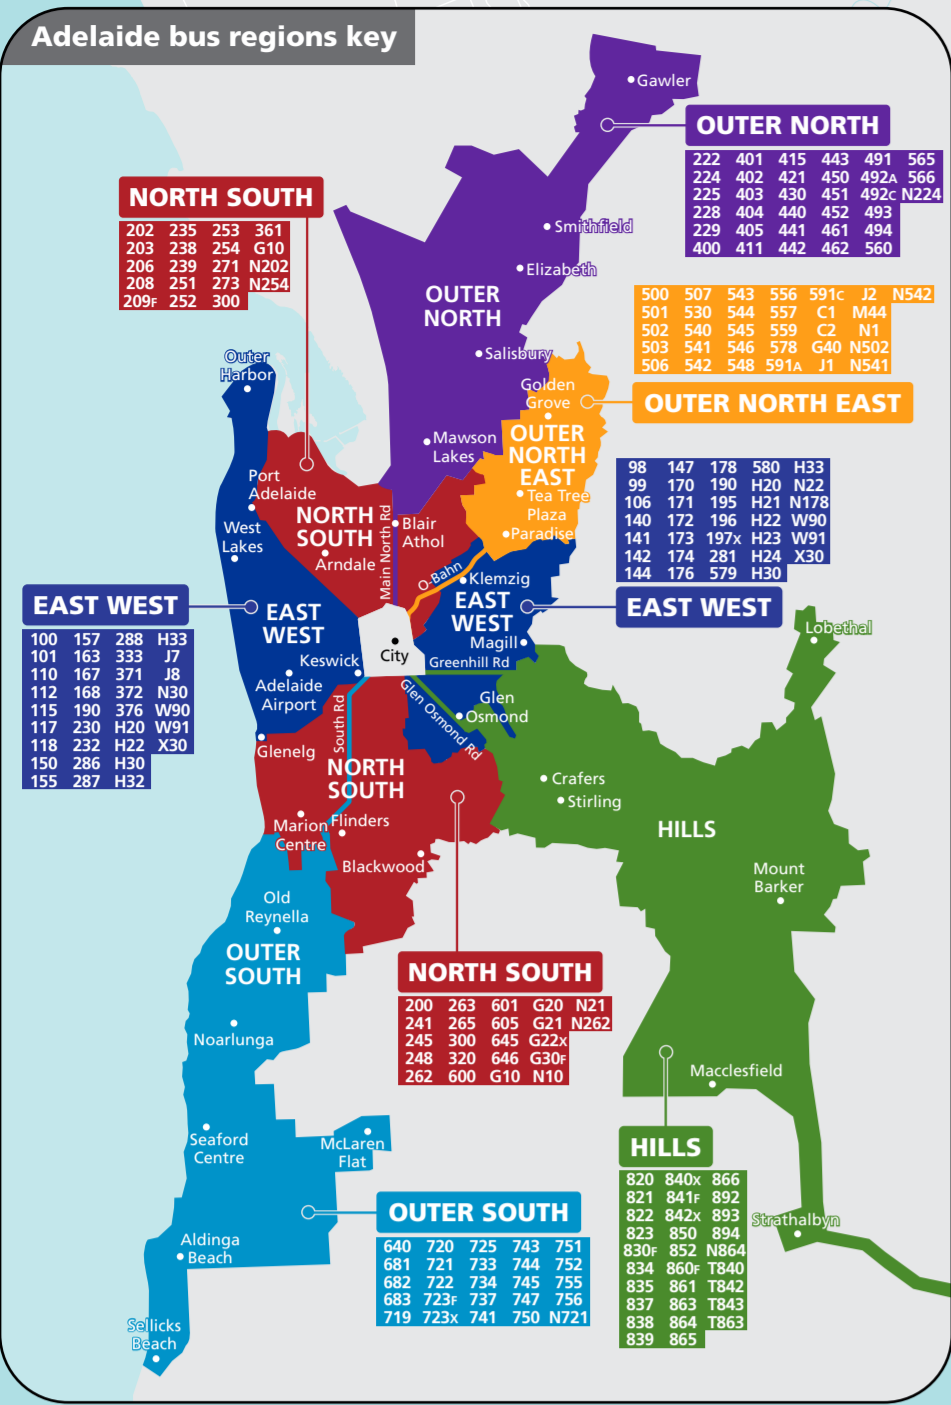

Adelaide network map

24 July 2023

- Legend**
- Bus route
 - 495 ON-DEMAND Bus service coverage area
 - 495 ON-DEMAND Bus service only available outside of 491 & 492 operating hours
 - Limited route
 - Bus stop
 - Bus stop on this side only
 - 222 Outer north region routes
 - 500 Outer north east region routes
 - 200 North south region routes
 - 100 East west region routes
 - 830 Hills region routes
 - 630 Outer south region routes
 - Convenient transfer point
 - Park 'n' Ride
 - Parking
 - Train line & station
 - Tram line & stop
 - Hospital
 - School
 - Shopping Centre
 - Educational Institution
 - Adelaide Airport
- Scale: 1:400,000

1300 311 108

@AdelaideMetroSA