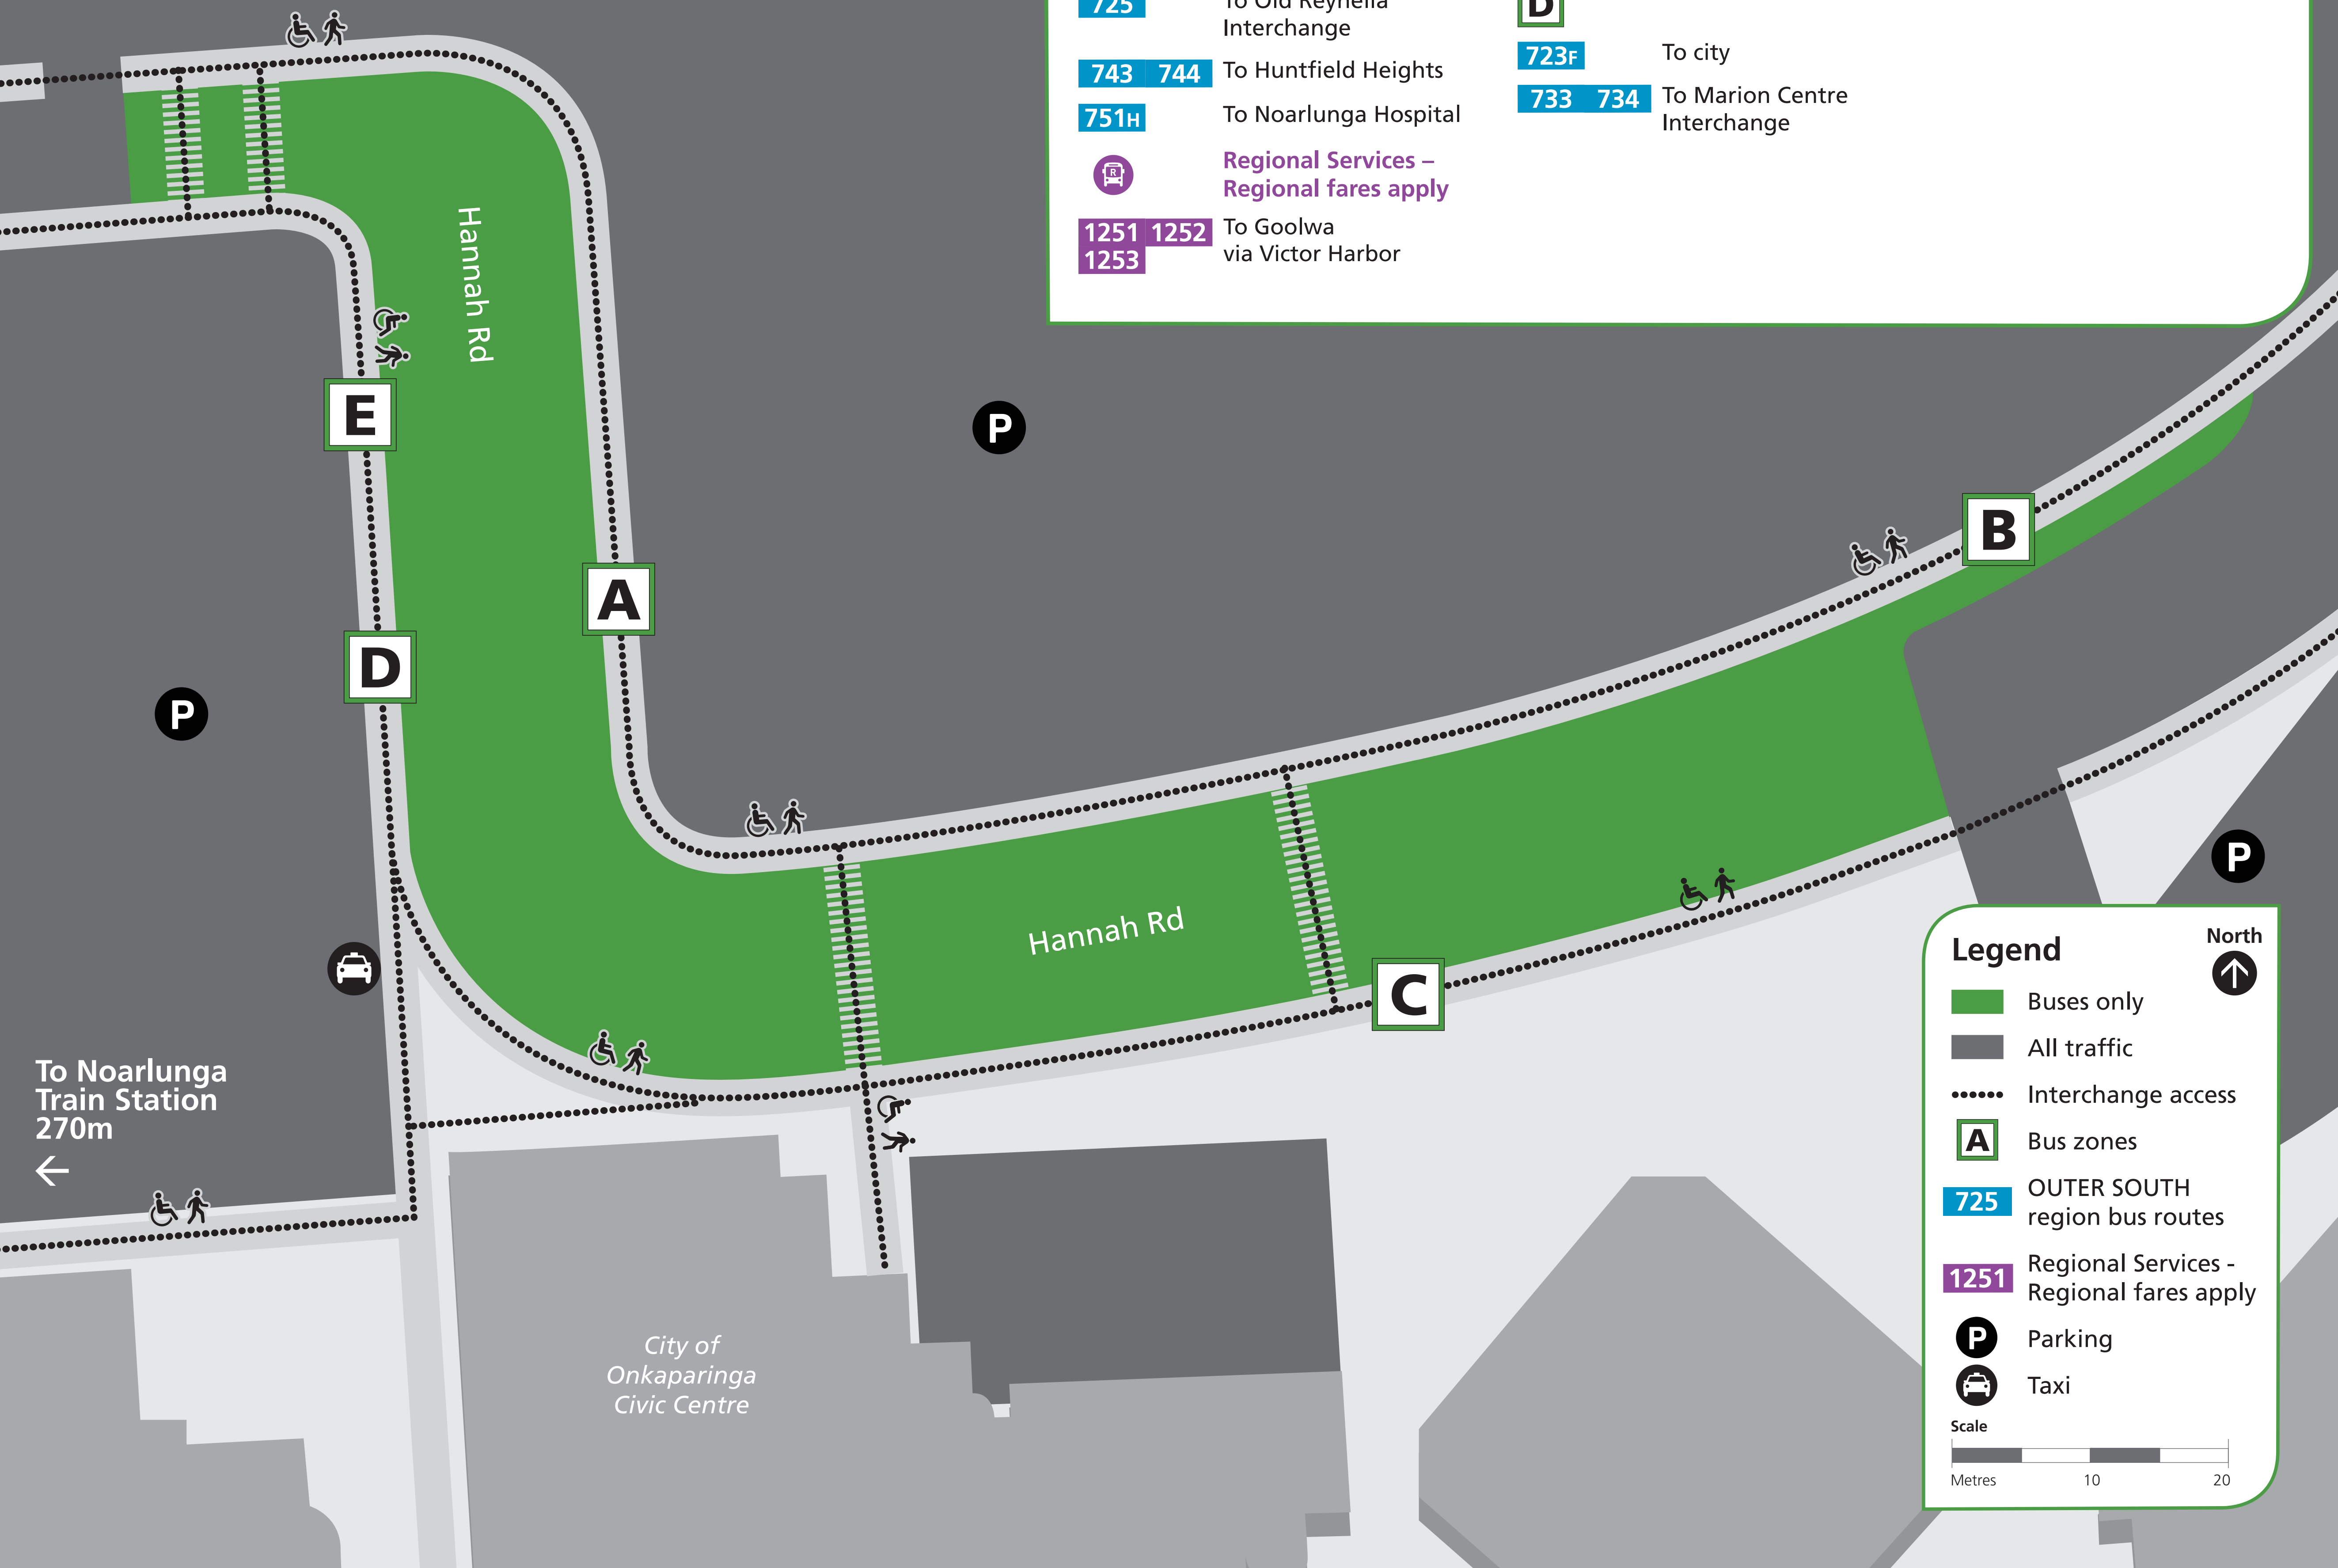

Colonnades Centre Interchange map

Bus zone information

Zone

A

Bus Layover Only

Zone

B

721 T721 To city

722 722x

N721

725

To Old Reynella Interchange

743 744

To Huntfield Heights

751H

To Noarlunga Hospital

Regional Services – Regional fares apply

1251 1252

To Goolwa via Victor Harbor

1253

Zone

C

N721

To Seaford Centre

Regional Services – Regional fares apply

1251 1252

Drop Off Only

1253

Zone

D

723F

To city

733 734

To Marion Centre Interchange

Zone

E

741

To Maslin Beach

745 747

Seaford circuit loop services

750

To Sellicks Beach

751

To Aldinga

To Noarlunga Train Station 270m
←

City of Onkaparinga Civic Centre

Legend

- Buses only
- All traffic
- Interchange access
- Bus zones
- OUTER SOUTH region bus routes
- Regional Services - Regional fares apply
- Parking
- Taxi

Scale
Metres 10 20