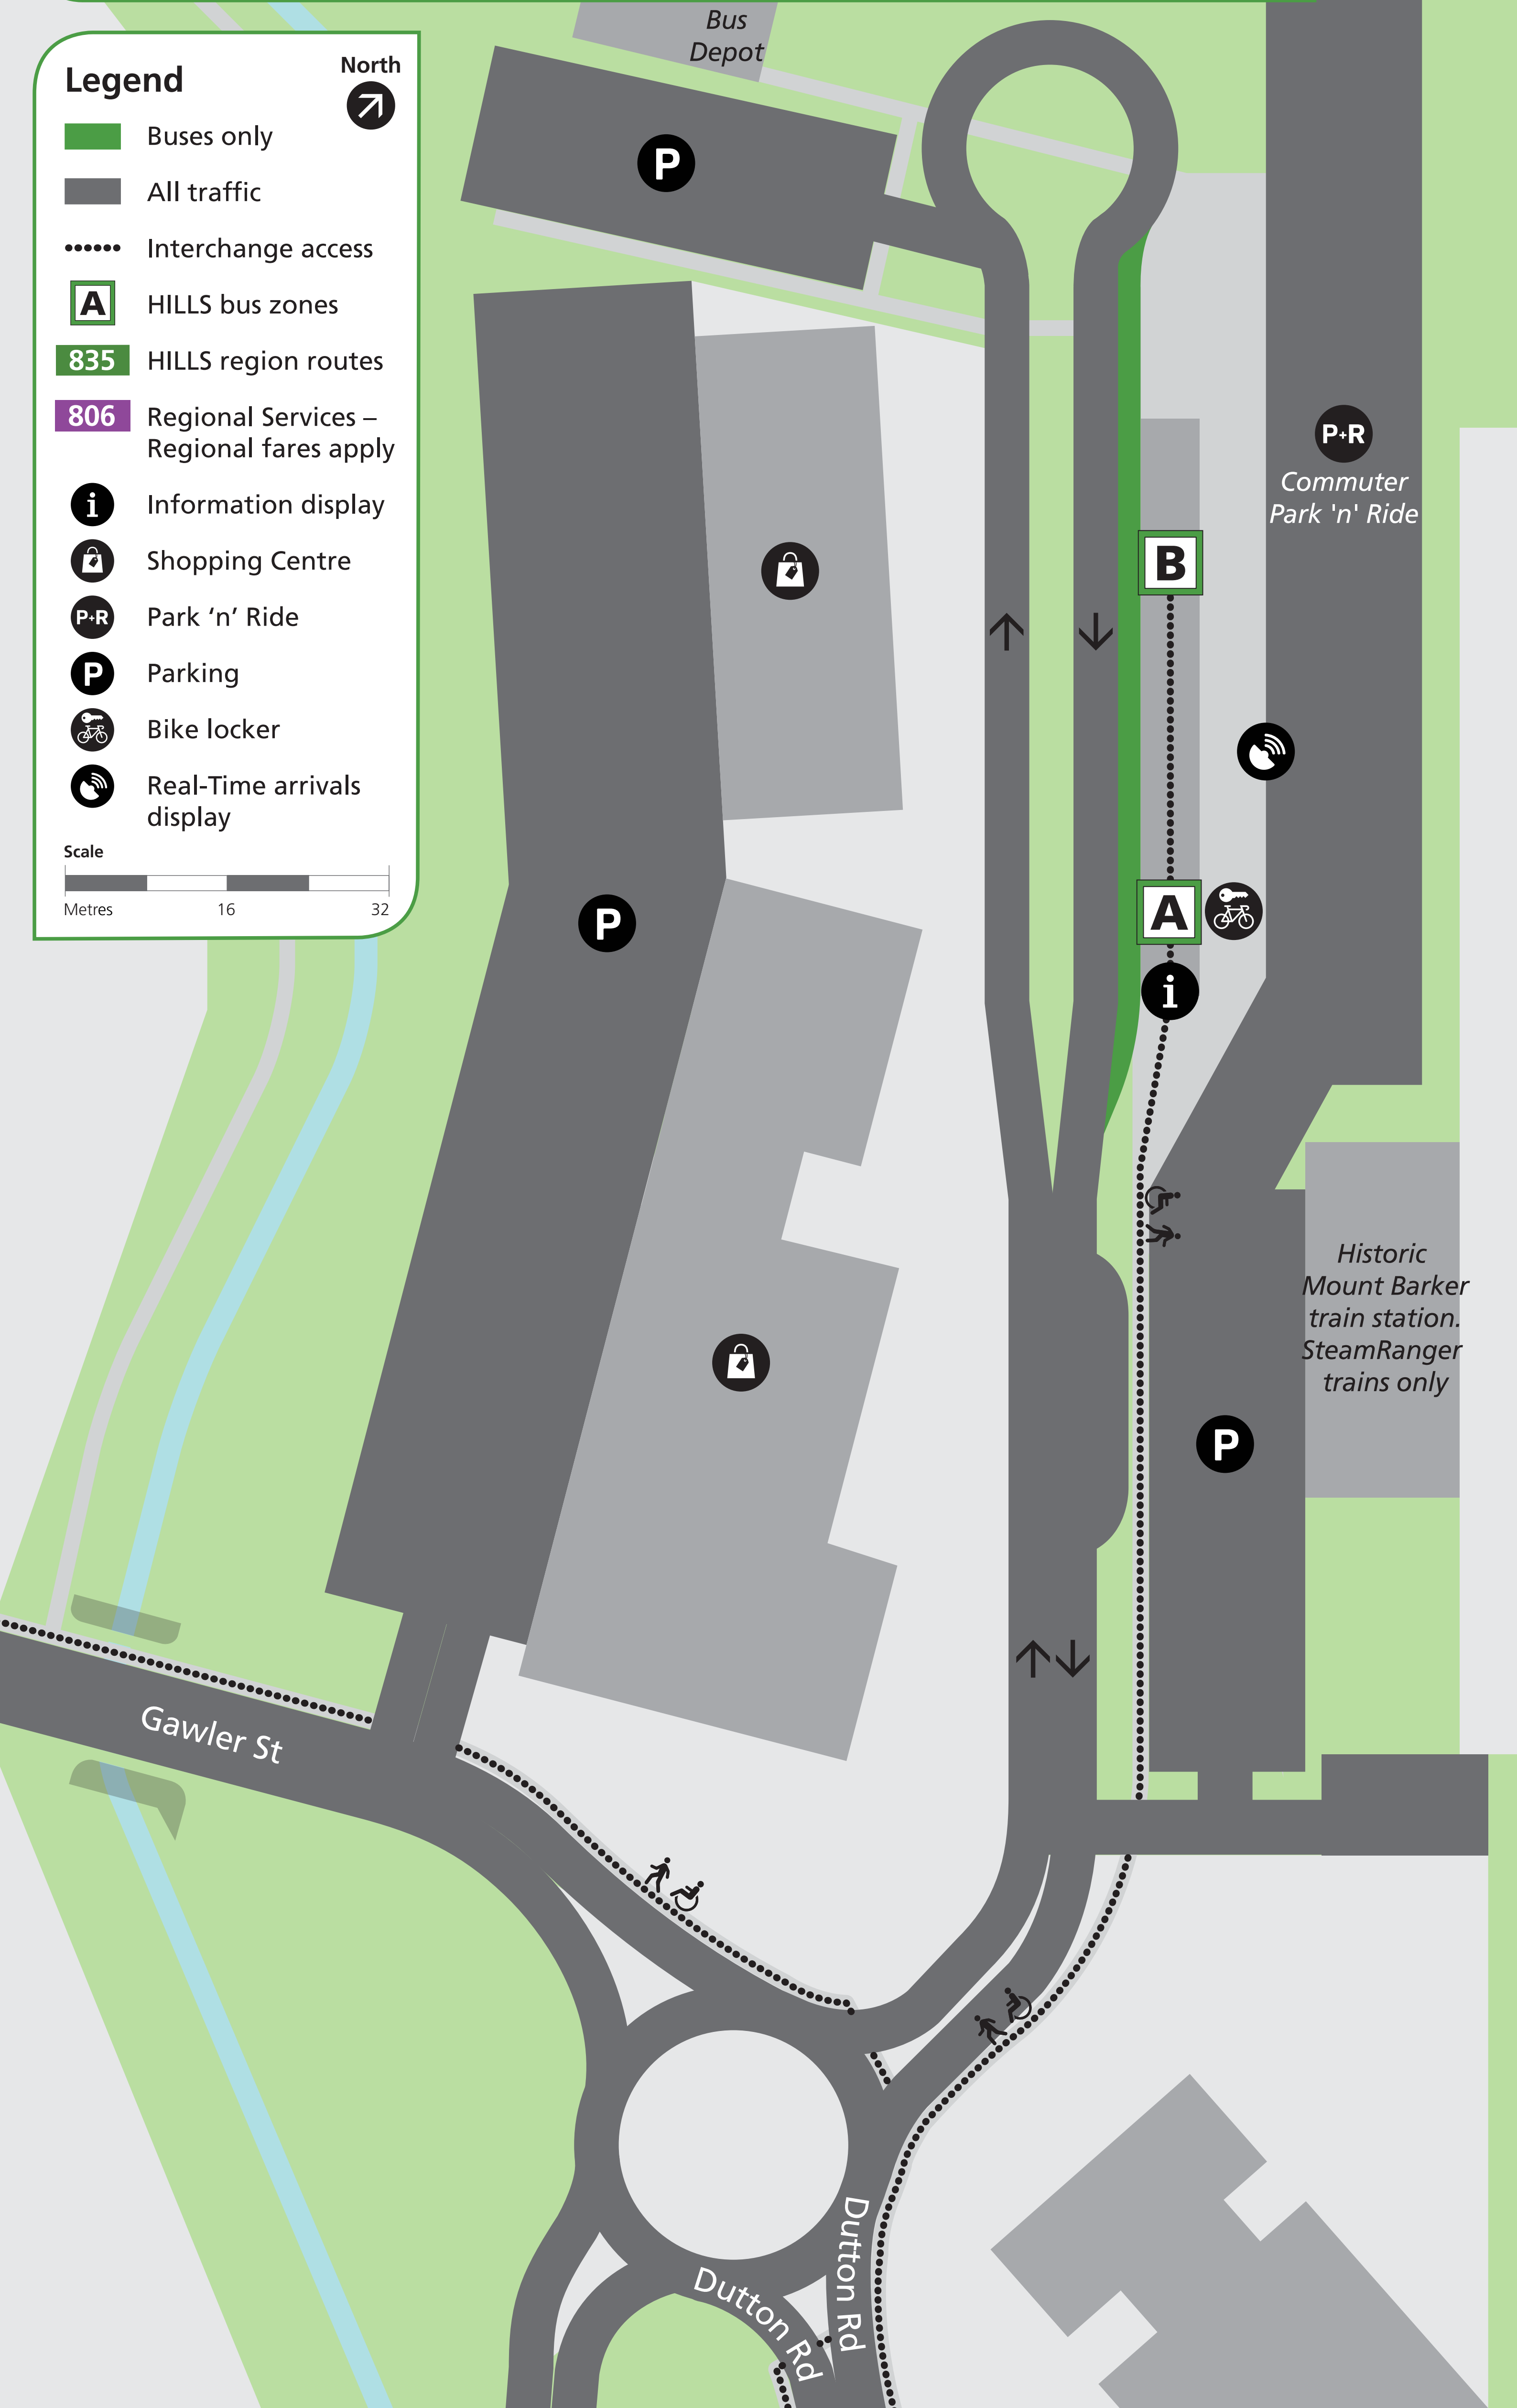

Mount Barker Dutton Road Park 'n' Ride

Legend

-  Buses only
-  All traffic
-  Interchange access
-  HILLS bus zones
-  HILLS region routes
-  Regional Services – Regional fares apply
-  Information display
-  Shopping Centre
-  Park 'n' Ride
-  Parking
-  Bike locker
-  Real-Time arrivals display

North

Bus zone information

Zone

A

840x

Express to city via South Eastern Fwy

860F

To city via Mount Barker Rd & South Eastern Fwy

864 N864

To city via Mount Barker Rd, Aldgate & South Eastern Fwy

T840

Designated stops to city via South Eastern Fwy

T843

Designated stops to city via Mount Barker Rd & South Eastern Fwy

Zone

B

835

To Lobethal via Main St

837

To Nairne via Princes Hwy

838

Mount Barker west Clockwise loop

839

Mount Barker east Clockwise loop